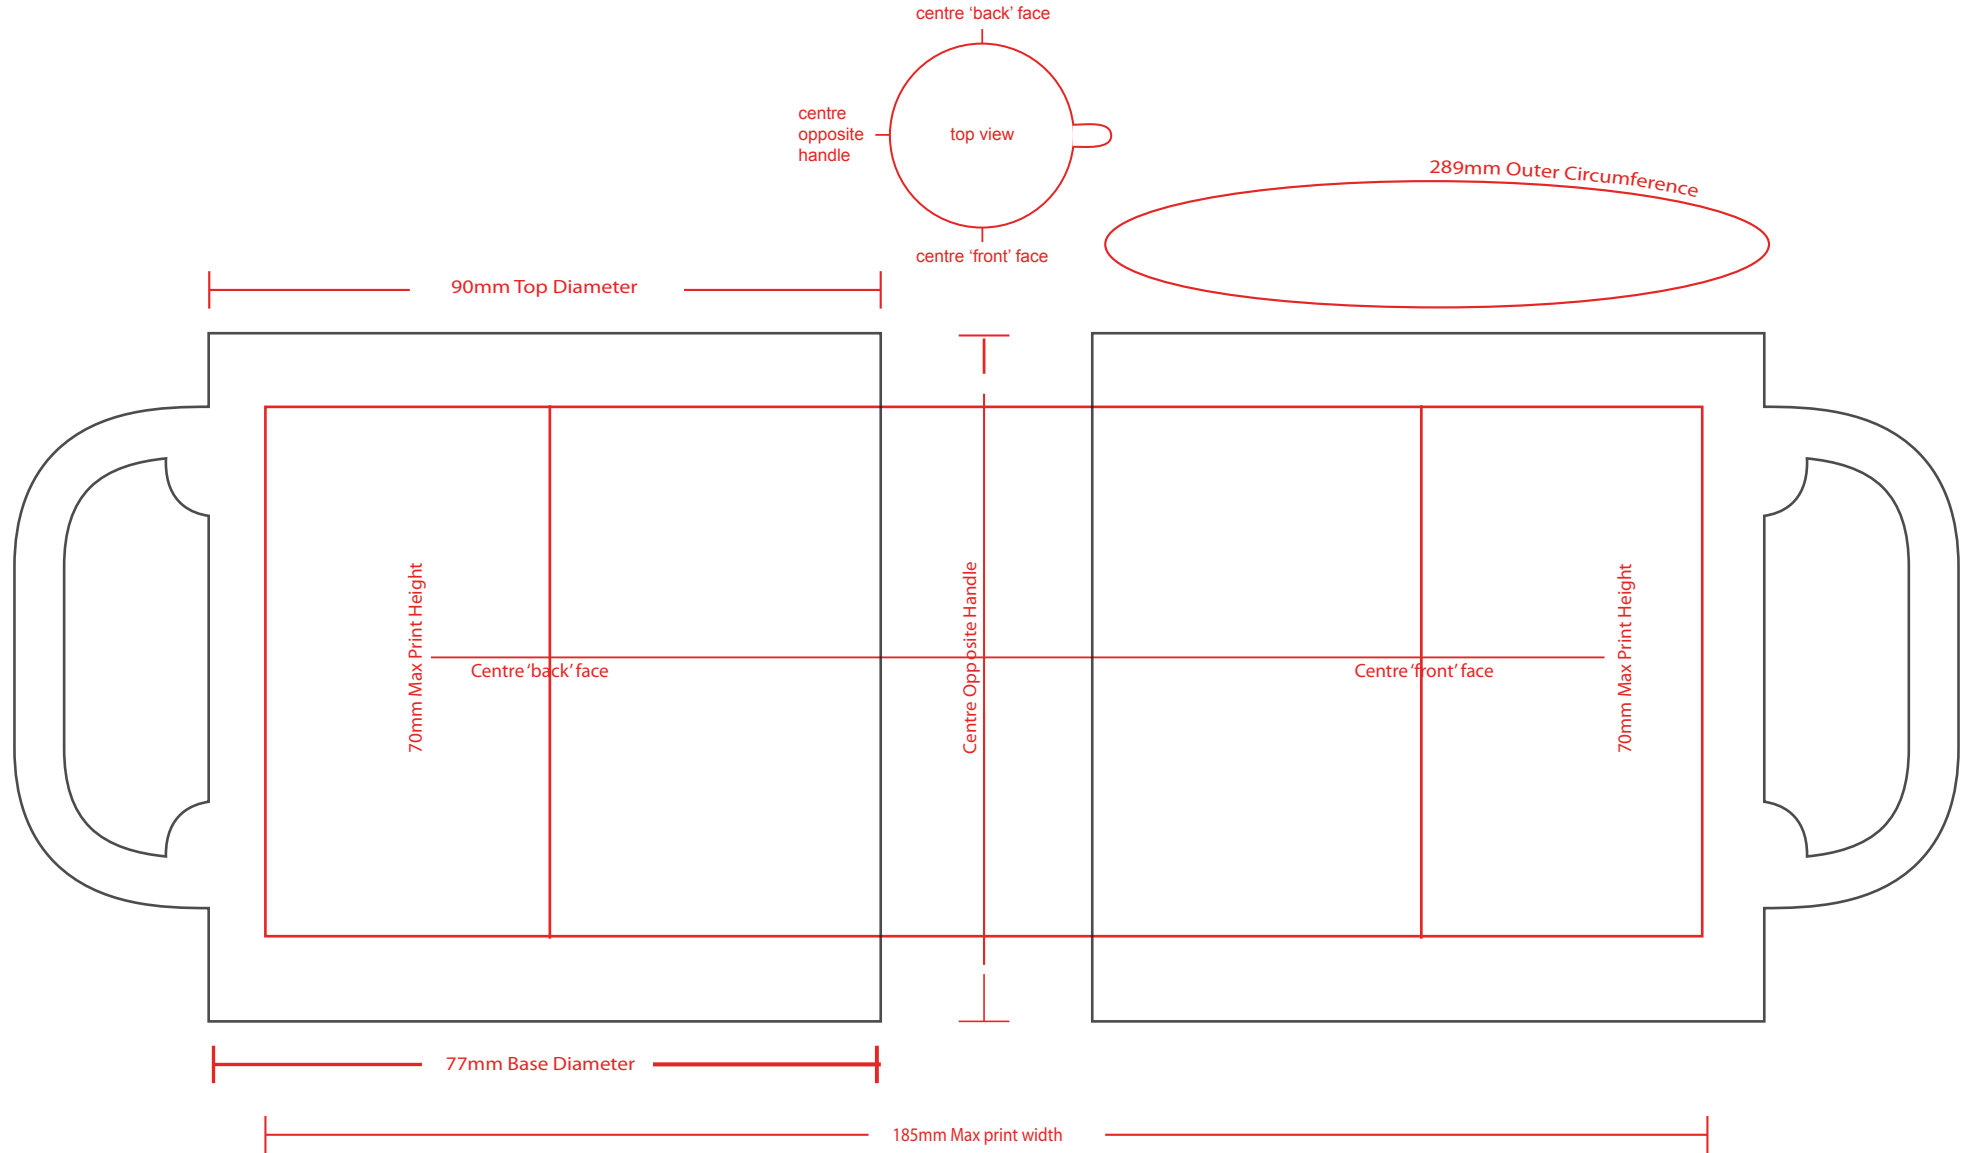

COLUMBIA

Please Note:

All reference to 'front and back faces' assume mug is held in right hand.
 Screen print lines should be 1pt (0.353 mm) minimum thickness to avoid drop out ('Reversed out' lines to be same to avoid fill in).
 Text should be minimum 8pt to remain legible
 All dimensions are subject to +/- manufacturing tolerances.

Print Methods	Print Area's
Transfer/Digital Print	250x75mm
Screen Print	185x70mm