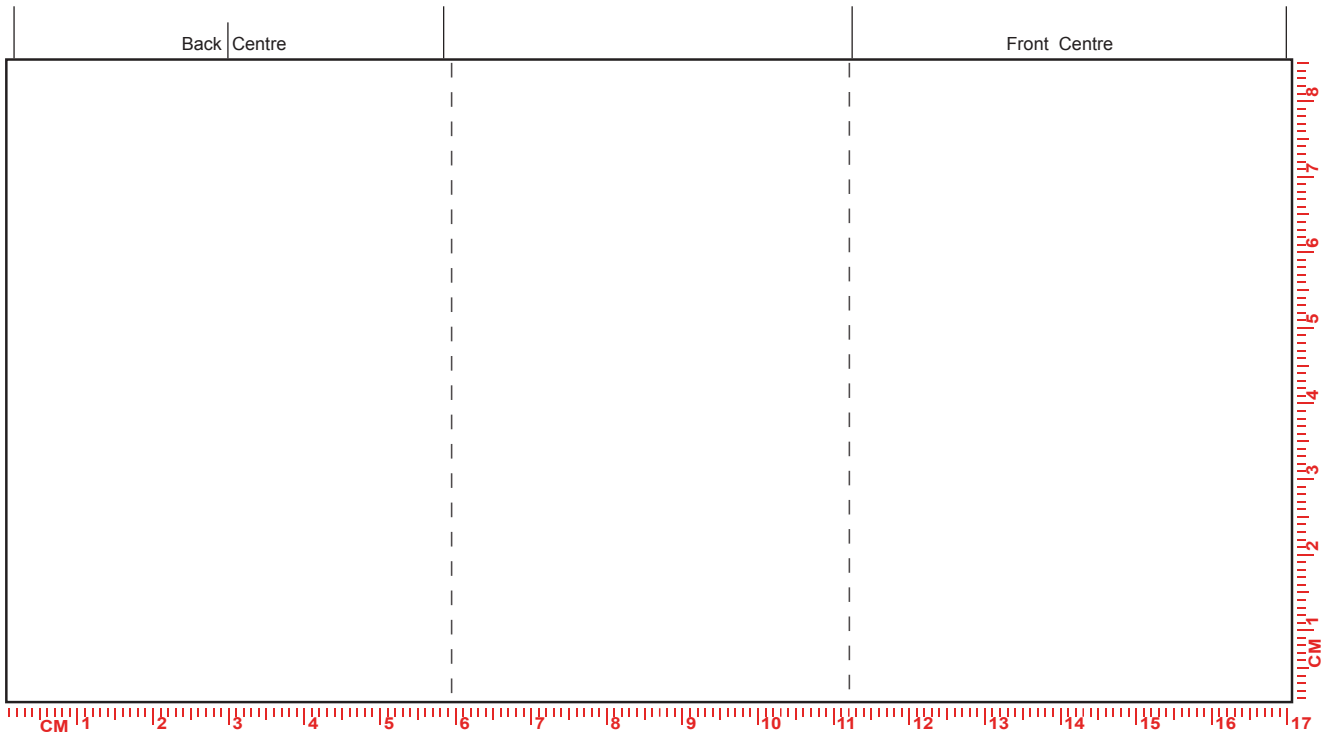

## METRO

<b>Design Name</b>		<b>Print Colours</b>	Full Wrap
<b>Product Colour</b>	White		
<b>Print Process</b>	Dye-Sub	<b>No. of Colours</b>	
<b>Artwork Position</b>	Front & Back	<b>Repeat Order</b>	

<b>Back Stamp</b>		<b>Print Position</b>	
<b>Inside Base Print</b>		<b>Print Colours</b>	
<b>Inner Rim</b>		<b>No. of Colours</b>	
<b>Handle Flash</b>		<b>Additional</b>	
<b>Gilding</b>		<b>Notes</b>	

Maximum screen print width - 50mm

TO SCALE / DYE SUB PRINT AREA 170mm x 85mm

PLEASE NOTE - TO FIT THE SHAPE OF THIS ITEM, THE ARTWORK IS ARC'D, THIS CHANGES THE ARTWORK TO FIT THE SPACE, PLEASE REVIEW CAREFULLY.

Please note, that the mug illustration on the lower part, is a rough guideline outlining the position of the design on the mug, and may not be to scale. The colour of the actual product is as per the order details in the top left hand corner of the PDF, the colour of the print shown is a representation only, as colours can display differently on different software and monitors. We reserve the right to make appropriate extra charges for multiple or continual changes/modifications to artwork which result in us incurring further costs for films/screens etc. If you are to print this PDF please remember to print to 100% scale (and NOT 'print to fit') to ensure accurate artwork size.