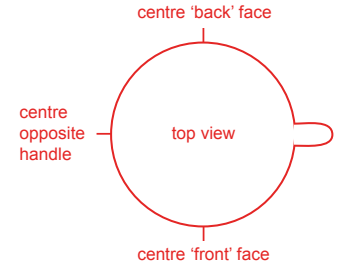

## METRO

<b>Design Name</b>		<b>Print Colours</b>	Full Wrap
<b>Product Colour</b>	White		
<b>Print Process</b>	Dye-Sub	<b>No. of Colours</b>	
<b>Artwork Position</b>	Front & Back	<b>Repeat Order</b>	

<b>Back Stamp</b>		<b>Print Position</b>	
<b>Inside Base Print</b>		<b>Print Colours</b>	
<b>Inner Rim</b>		<b>No. of Colours</b>	
<b>Handle Flash</b>		<b>Additional</b>	
<b>Gilding</b>		<b>Notes</b>	

Maximum screen print width - 50mm

TO SCALE / DYE SUB PRINT AREA 170mm x 85mm

PLEASE NOTE - TO FIT THE SHAPE OF THIS ITEM, THE ARTWORK IS ARC'D, THIS CHANGES THE ARTWORK TO FIT THE SPACE, PLEASE REVIEW CAREFULLY.

Please note, that the mug illustration on the lower part, is a rough guideline outlining the position of the design on the mug, and may not be to scale. The colour of the actual product is as per the order details in the top left hand corner of the PDF, the colour of the print shown is a representation only, as colours can display differently on different software and monitors. We reserve the right to make appropriate extra charges for multiple or continual changes/modifications to artwork which result in us incurring further costs for films/screens etc. If you are to print this PDF please remember to print to 100% scale (and NOT 'print to fit') to ensure accurate artwork size.