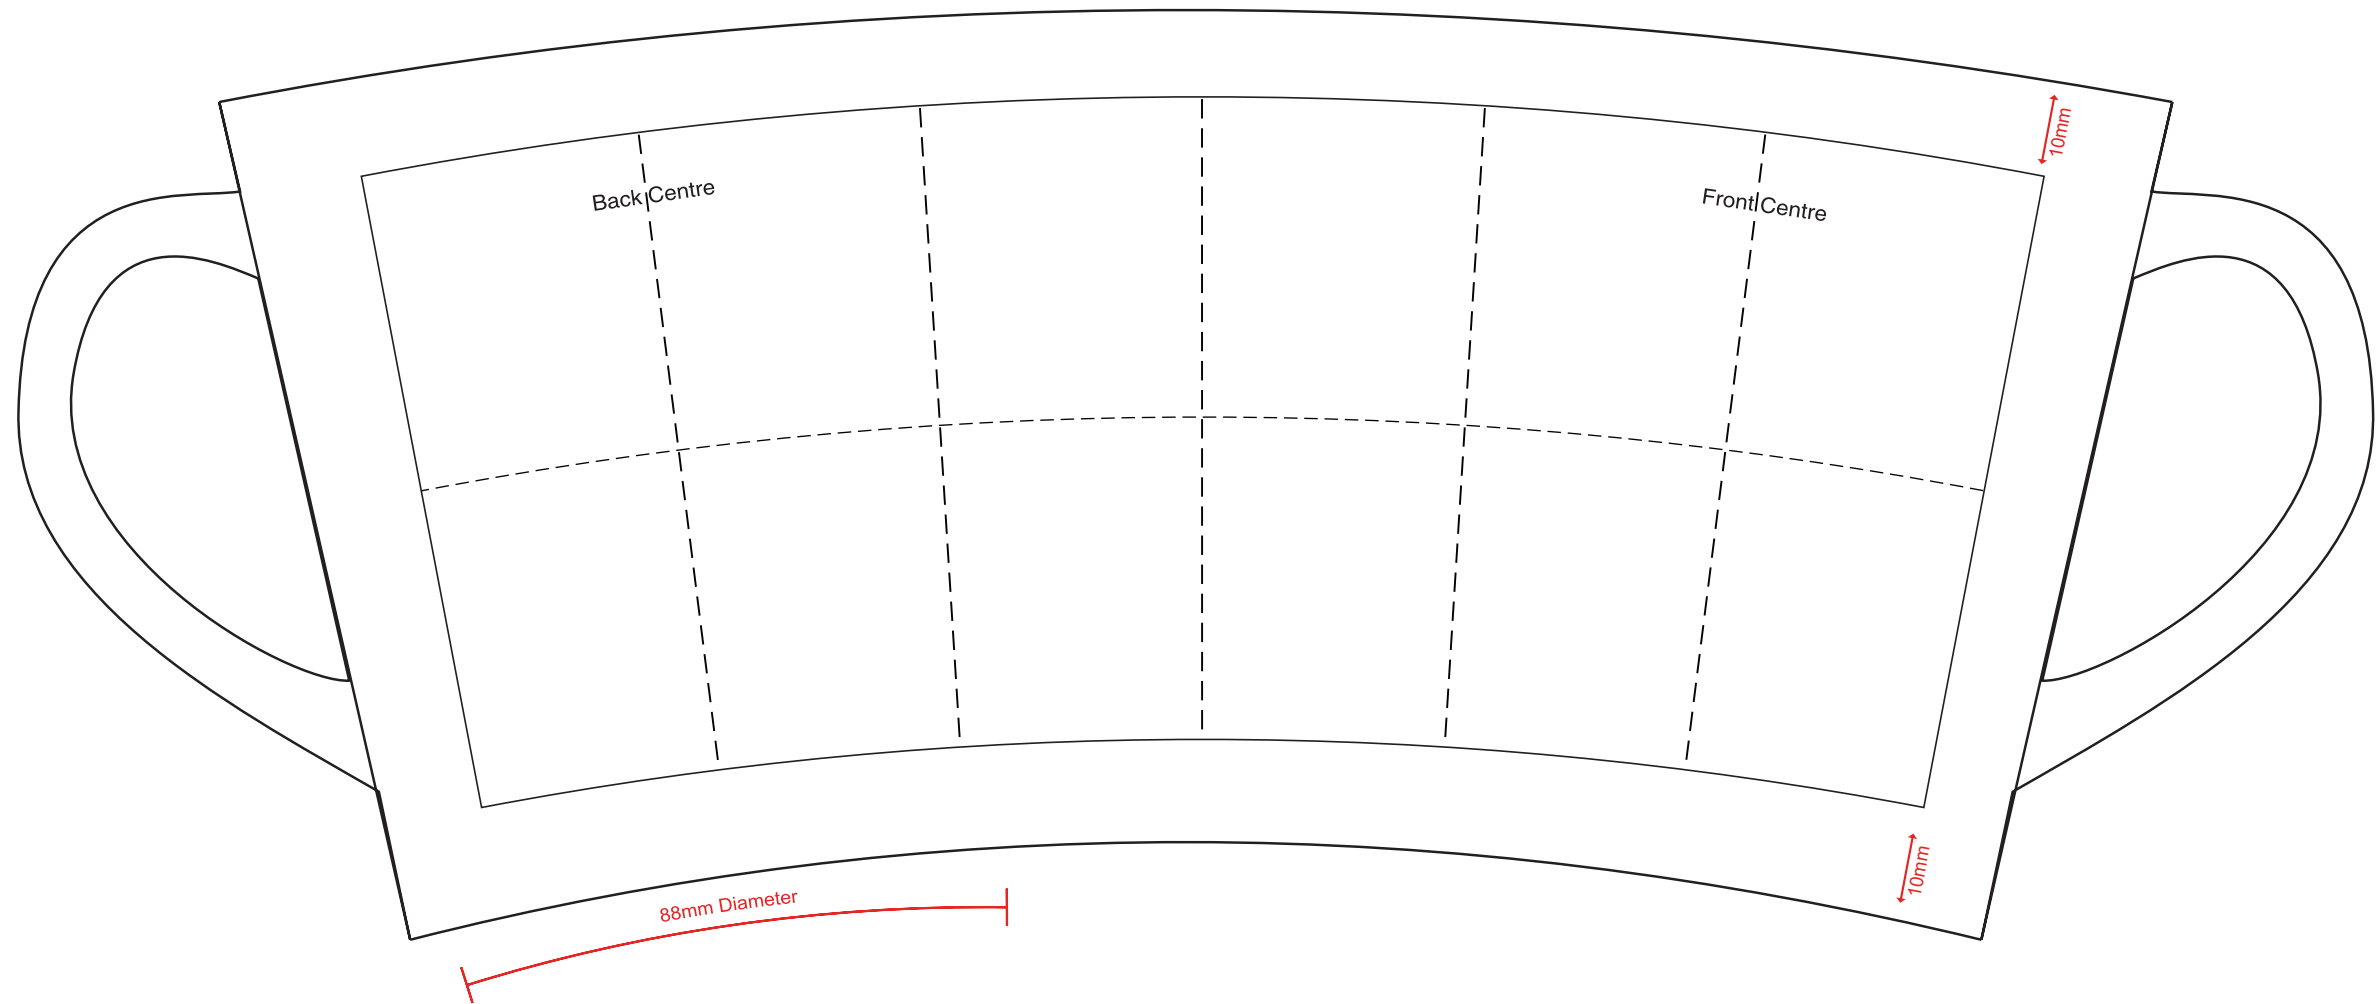

## METRO

<b>Design Name</b>		<b>Print Colours</b>	Full Wrap
<b>Product Colour</b>	White		
<b>Print Process</b>	Dye-Sub	<b>No. of Colours</b>	
<b>Artwork Position</b>	Front & Back	<b>Repeat Order</b>	

<b>Back Stamp</b>		<b>Print Position</b>	
<b>Inside Base Print</b>		<b>Print Colours</b>	
<b>Inner Rim</b>		<b>No. of Colours</b>	
<b>Handle Flash</b>		<b>Additional</b>	
<b>Gilding</b>		<b>Notes</b>	

Maximum screen print width - 50mm

TO SCALE / DYE SUB PRINT AREA 170mm x 85mm

PLEASE NOTE - TO FIT THE SHAPE OF THIS ITEM, THE ARTWORK IS ARC'D, THIS CHANGES THE ARTWORK TO FIT THE SPACE, PLEASE REVIEW CAREFULLY.

Please note, that the mug illustration on the lower part, is a rough guideline outlining the position of the design on the mug, and may not be to scale. The colour of the actual product is as per the order details in the top left hand corner of the PDF, the colour of the print shown is a representation only, as colours can display differently on different software and monitors. We reserve the right to make appropriate extra charges for multiple or continual changes/modifications to artwork which result in us incurring further costs for films/screens etc. If you are to print this PDF please remember to print to 100% scale (and NOT 'print to fit') to ensure accurate artwork size.