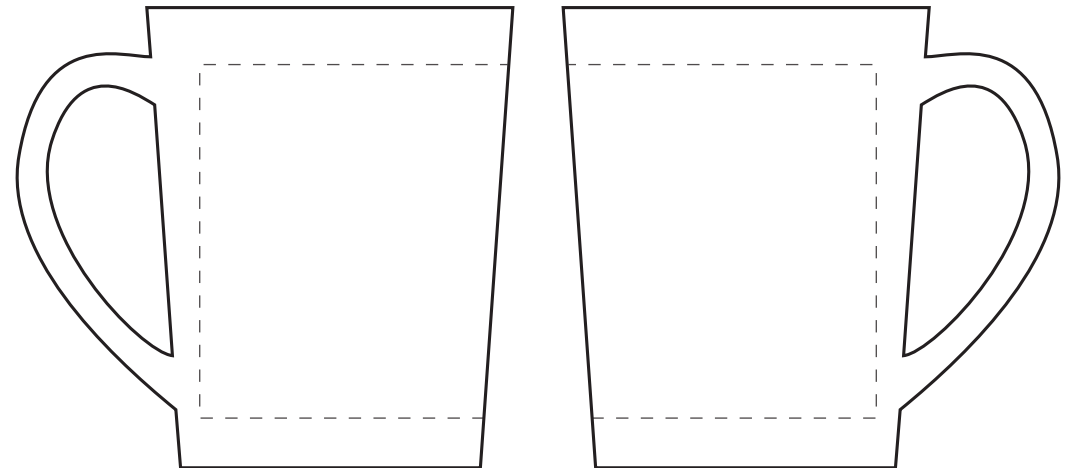

**METRO**

<b>Design Name</b>	XXXXX	<b>Print Colours</b>
<b>Product Colour</b>	XXXXX	
<b>Print Process</b>	Litho	
<b>Artwork Position</b>	XXXXX	
		<b>No. of Colours</b>
		<b>Repeat Order</b>

<b>Back Stamp</b>	<b>Print Position</b>
<b>Inside Base Print</b>	<b>Print Colours</b>
<b>Inner Rim</b>	<b>No. of Colours</b>
<b>Handle Flash</b>	<b>Additional Notes</b>
<b>Gilding</b>	

Mug has been scaled down to 55%

Please note, that the mug illustration on the lower part, is a rough guideline outlining the position of the design on the mug, and may not be to scale. The colour of the actual product is as per the order details in the top left hand corner of the PDF, the colour of the print shown is a representation only, as colours can display differently on different software and monitors. We reserve the right to make appropriate extra charges for multiple or continual changes/modifications to artwork which result in us incurring further costs for films/screens etc. If you are to print this PDF please remember to print to 100% scale (and NOT 'print to fit') to ensure accurate artwork size.