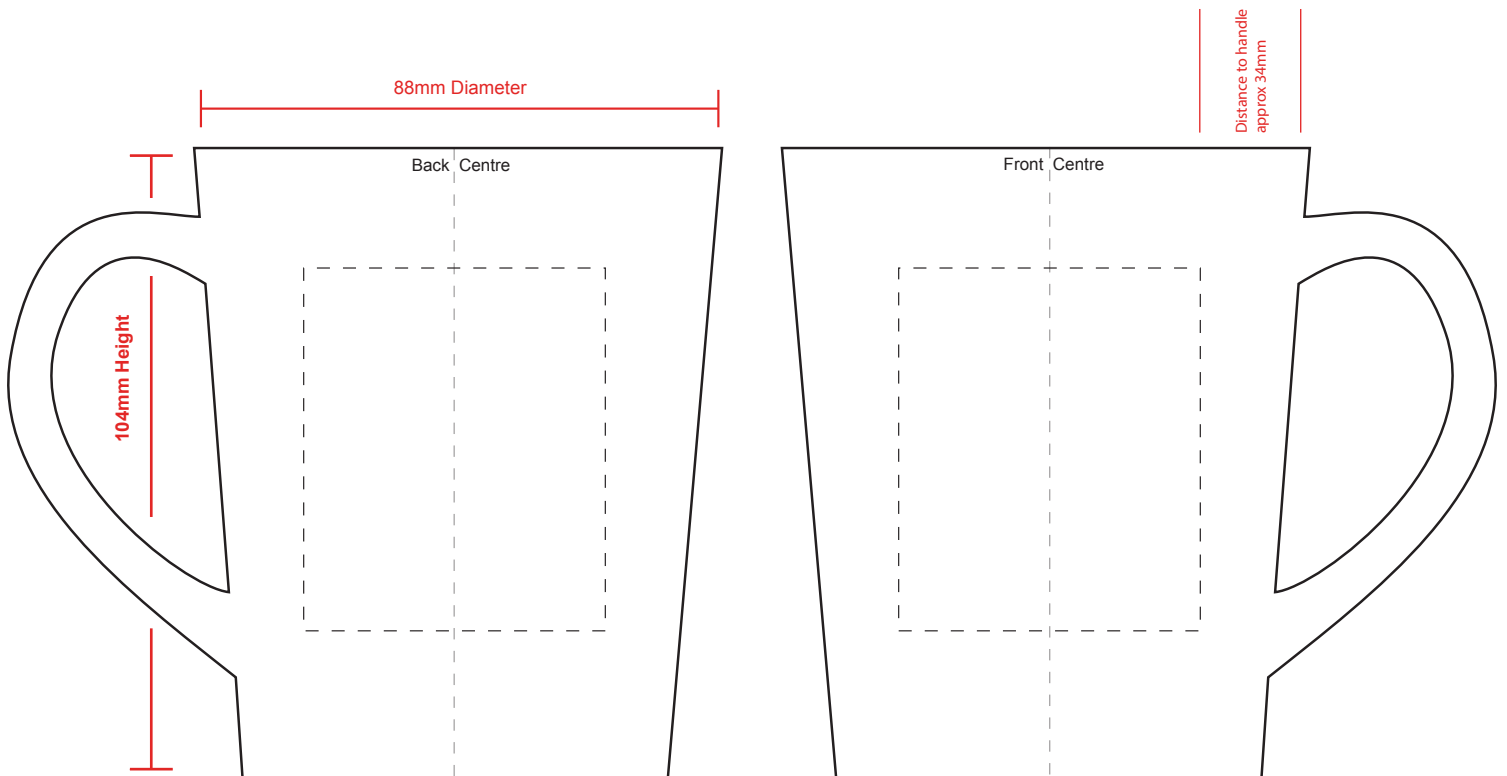

METRO

Design Name	XXXXX	Print Colours	XXXXX
Product Colour	XXXXX		
Print Process	Screen	No. of Colours	XXXXX
Artwork Position	Front & Back	Repeat Order	XXXXX

Back Stamp	Print Position	
Inside Base Print	Print Colours	
Inner Rim	No. of Colours	
Handle Flash	Additional	
Gilding	Notes	

To Scale / Max Screen Print Area 185mm X 60mm

Not to scale / image is for example only and the artwork has been scaled down to 80%

Please note, that the mug illustration on the lower part, is a rough guideline outlining the position of the design on the mug, and may not be to scale. The colour of the actual product is as per the order details in the top left hand corner of the PDF, the colour of the print shown is a representation only, as colours can display differently on different software and monitors. We reserve the right to make appropriate extra charges for multiple or continual changes/modifications to artwork which result in us incurring further costs for films/screens etc. If you are to print this PDF please remember to print to 100% scale (and NOT 'print to fit') to ensure accurate artwork size.