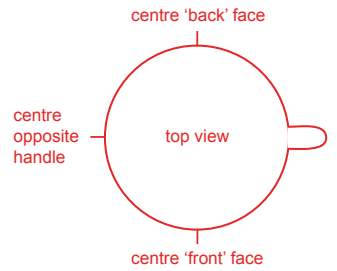

METRO

Design Name	XXXXX	Print Colours	XXXXX
Product Colour	XXXXX		
Print Process	Screen	No. of Colours	XXXXX
Artwork Position	Front & Back	Repeat Order	XXXXX

Back Stamp	Print Position	
Inside Base Print	Print Colours	
Inner Rim	No. of Colours	
Handle Flash	Additional	
Gilding	Notes	

To Scale / Max Screen Print Area 185mm X 60mm

Not to scale / image is for example only and the artwork has been scaled down to 80%

Please note, that the mug illustration on the lower part, is a rough guideline outlining the position of the design on the mug, and may not be to scale. The colour of the actual product is as per the order details in the top left hand corner of the PDF, the colour of the print shown is a representation only, as colours can display differently on different software and monitors. We reserve the right to make appropriate extra charges for multiple or continual changes/modifications to artwork which result in us incurring further costs for films/screens etc. If you are to print this PDF please remember to print to 100% scale (and NOT 'print to fit') to ensure accurate artwork size.