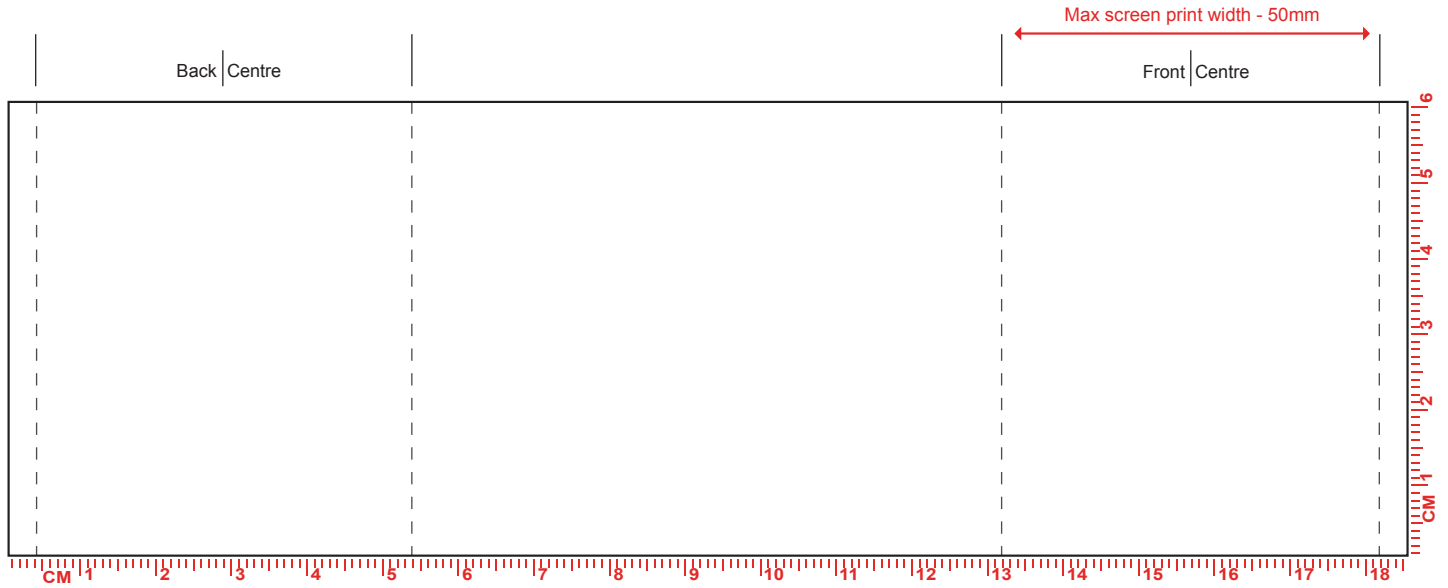

METRO

Design Name	XXXXX	Print Colours	XXXXX
Product Colour	XXXXX		
Print Process	Screen	No. of Colours	XXXXX
Artwork Position	Front & Back	Repeat Order	XXXXX

Back Stamp	Print Position	
Inside Base Print	Print Colours	
Inner Rim	No. of Colours	
Handle Flash	Additional	
Gilding	Notes	

To Scale / Max Screen Print Area 185mm X 60mm

Not to scale / image is for example only and the artwork has been scaled down to 80%

Please note, that the mug illustration on the lower part, is a rough guideline outlining the position of the design on the mug, and may not be to scale. The colour of the actual product is as per the order details in the top left hand corner of the PDF, the colour of the print shown is a representation only, as colours can display differently on different software and monitors. We reserve the right to make appropriate extra charges for multiple or continual changes/modifications to artwork which result in us incurring further costs for films/screens etc. If you are to print this PDF please remember to print to 100% scale (and NOT 'print to fit') to ensure accurate artwork size.