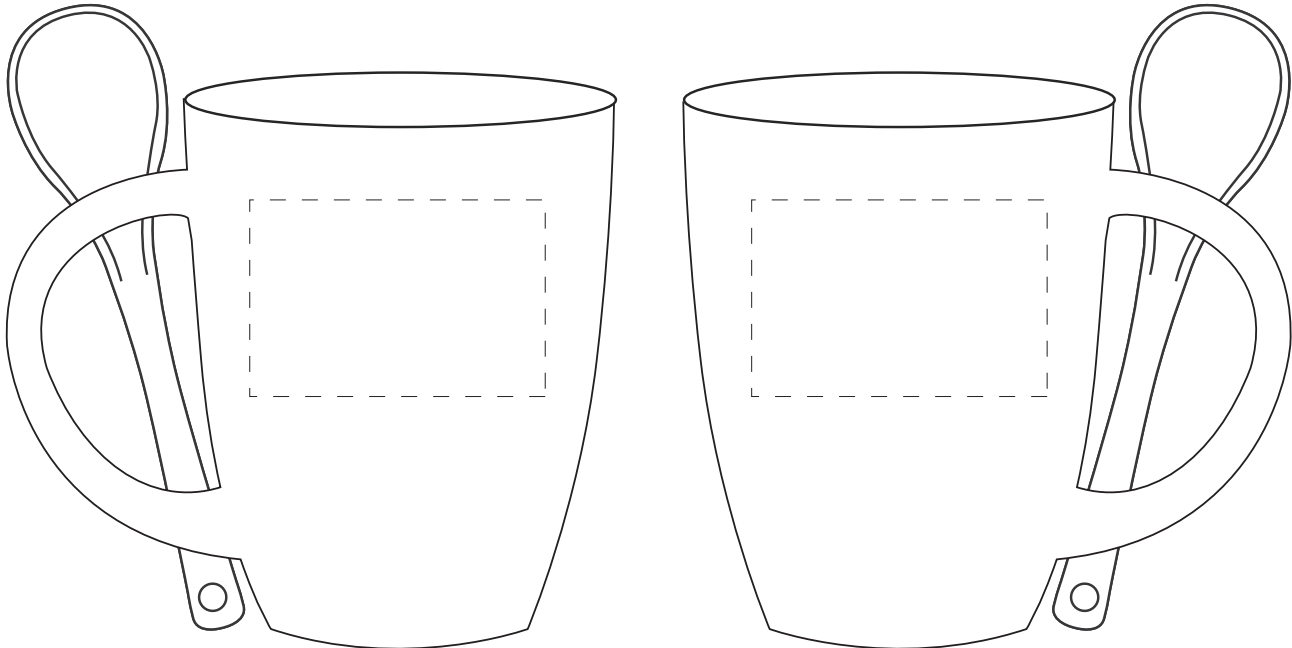

**MUG & SPOON**

<b>Design Name</b>	XXXXX	<b>Print Colours</b>	XXXXXXXXXX
<b>Product Colour</b>	XXXXX		XXXXXXXXXX
<b>Print Process</b>	Screen Print	<b>No. of Colours</b>	XXXXXXXXXX
<b>Artwork Position</b>	Front and back	<b>Repeat Order</b>	

<b>Back Stamp</b>		<b>Print Position</b>	XXXXXXXXXX
<b>Inside Base Print</b>		<b>Print Colours</b>	XXXXXXXXXX
<b>Inner Rim</b>		<b>No. of Colours</b>	XXXXXXXXXX
<b>Handle Flash</b>		<b>Additional Notes</b>	
<b>Gilding</b>			

TO SCALE / MAX SCREEN PRINT AREA 185mm x 40mm

MAX SPOON PRINT AREA 40mm x 5mm

Mug has been scaled down to 70%

Please note, that the mug illustration on the lower part, is a rough guideline outlining the position of the design on the mug, and may not be to scale. The colour of the actual product is as per the order details in the top left hand corner of the PDF, the colour of the print shown is a representation only, as colours can display differently on different software and monitors. We reserve the right to make appropriate extra charges for multiple or continual changes/modifications to artwork which result in us incurring further costs for films/screens etc. If you are to print this PDF please remember to print to 100% scale (and NOT 'print to fit') to ensure accurate artwork size.