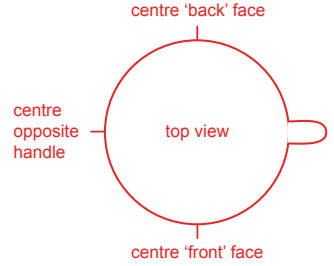

**MUG & SPOON**

<b>Design Name</b>	XXXXX	<b>Print Colours</b>	XXXXXXXXXX
<b>Product Colour</b>	XXXXX		XXXXXXXXXX
<b>Print Process</b>	Screen Print	<b>No. of Colours</b>	XXXXXXXXXX
<b>Artwork Position</b>	Front and back	<b>Repeat Order</b>	

<b>Back Stamp</b>		<b>Print Position</b>	XXXXXXXXXX
<b>Inside Base Print</b>		<b>Print Colours</b>	XXXXXXXXXX
<b>Inner Rim</b>		<b>No. of Colours</b>	XXXXXXXXXX
<b>Handle Flash</b>		<b>Additional Notes</b>	
<b>Gilding</b>			

TO SCALE / MAX SCREEN PRINT AREA 185mm x 40mm

MAX SPOON PRINT AREA 40mm x 5mm

Mug has been scaled down to 70%

Please note, that the mug illustration on the lower part, is a rough guideline outlining the position of the design on the mug, and may not be to scale. The colour of the actual product is as per the order details in the top left hand corner of the PDF, the colour of the print shown is a representation only, as colours can display differently on different software and monitors. We reserve the right to make appropriate extra charges for multiple or continual changes/modifications to artwork which result in us incurring further costs for films/screens etc. If you are to print this PDF please remember to print to 100% scale (and NOT 'print to fit') to ensure accurate artwork size.