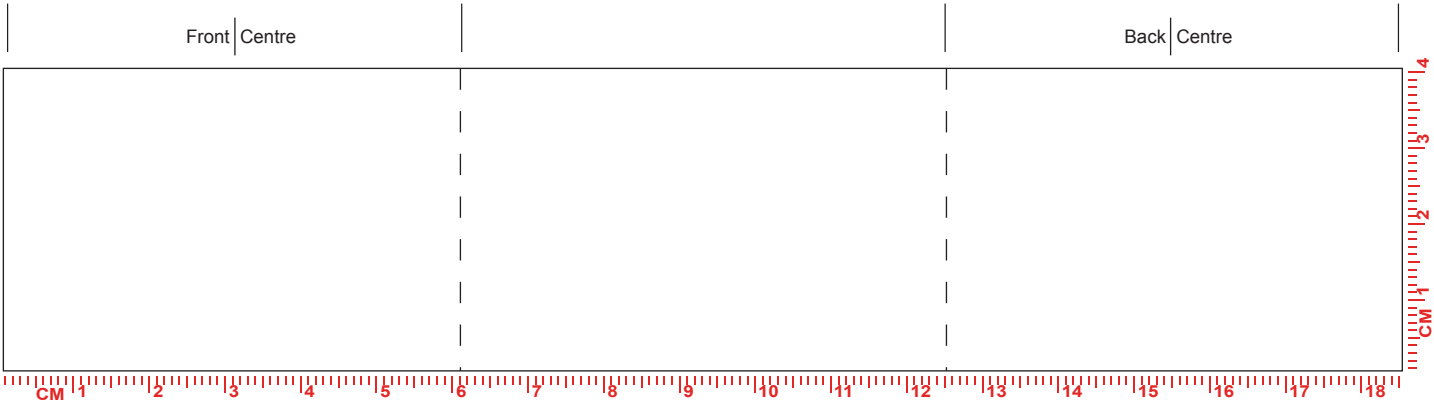

TO SCALE / MAX SCREEN PRINT AREA 185mm x 40mm

MAX SPOON PRINT AREA 40mm x 5mm

Mug has been scaled down to 70%

Please note, that the mug illustration on the lower part, is a rough guideline outlining the position of the design on the mug, and may not be to scale. The colour of the actual product is as per the order details in the top left hand corner of the PDF, the colour of the print shown is a representation only, as colours can display differently on different software and monitors. We reserve the right to make appropriate extra charges for multiple or continual changes/modifications to artwork which result in us incurring further costs for films/screens etc. If you are to print this PDF please remember to print to 100% scale (and NOT 'print to fit') to ensure accurate artwork size.