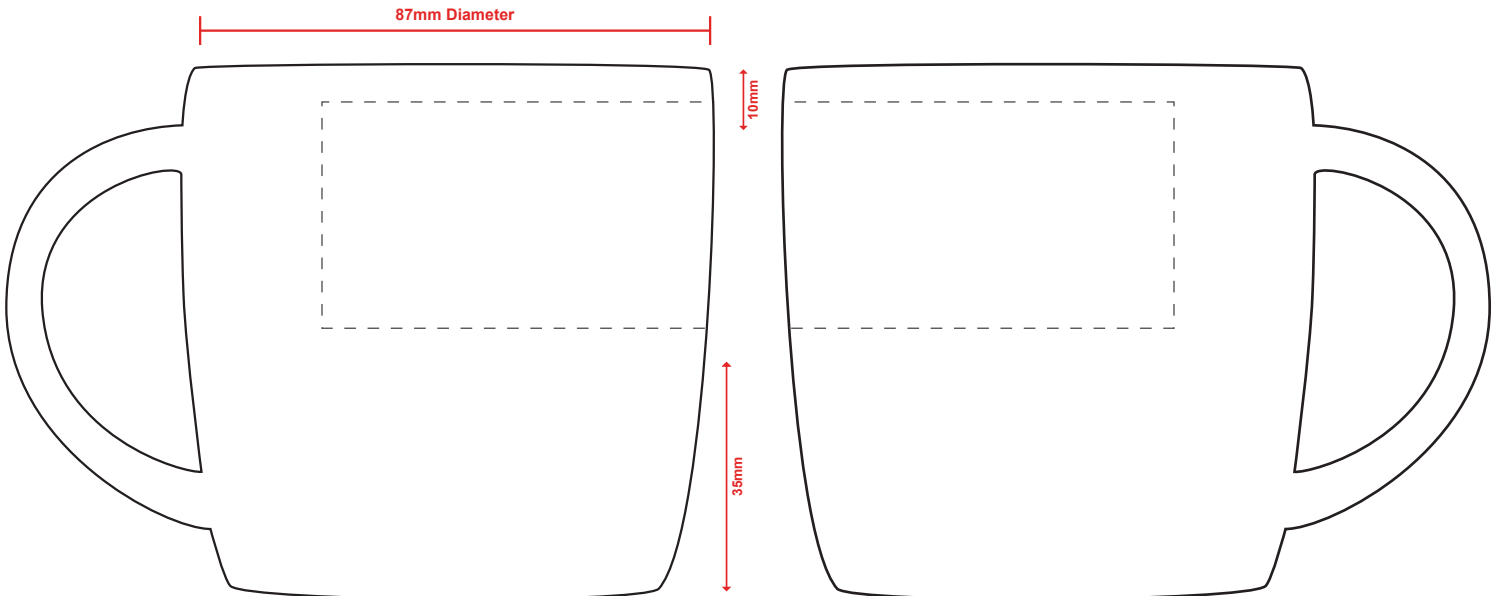

**PRADO**

<b>Design Name</b>		<b>Print Colours</b>	
<b>Product Colour</b>	White		
<b>Print Process</b>	Screen Print	<b>No. of Colours</b>	1
<b>Artwork Position</b>	Full Wrap	<b>Repeat Order</b>	

<b>Back Stamp</b>		<b>Print Position</b>	
<b>Inside Base Print</b>		<b>Print Colours</b>	
<b>Inner Rim</b>		<b>No. of Colours</b>	
<b>Handle Flash</b>		<b>Additional</b>	
<b>Gilding</b>		<b>Notes</b>	

TO SCALE / MAX SCREEN PRINT AREA 185mm x 35mm

Mug has been scaled down to 85%

Please note, that the mug illustration on the lower part, is a rough guideline outlining the position of the design on the mug, and may not be to scale. The colour of the actual product is as per the order details in the top left hand corner of the PDF, the colour of the print shown is a representation only, as colours can display differently on different software and monitors. We reserve the right to make appropriate extra charges for multiple or continual changes/modifications to artwork which result in us incurring further costs for films/screens etc. If you are to print this PDF please remember to print to 100% scale (and NOT 'print to fit') to ensure accurate artwork size.