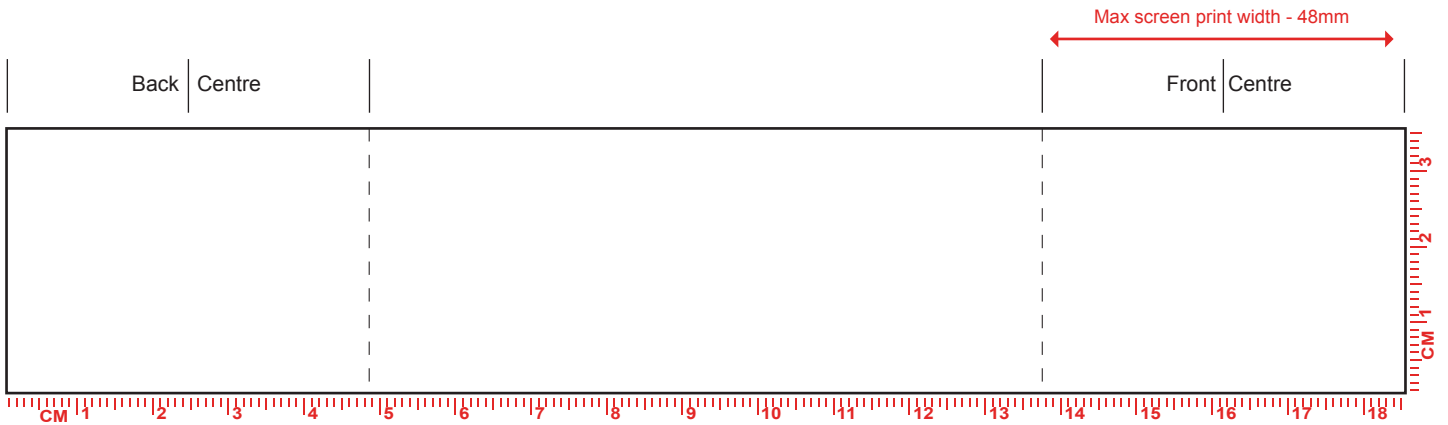

**PRADO**

<b>Design Name</b>		<b>Print Colours</b>	
<b>Product Colour</b>	White		
<b>Print Process</b>	Screen Print	<b>No. of Colours</b>	1
<b>Artwork Position</b>	Full Wrap	<b>Repeat Order</b>	

<b>Back Stamp</b>		<b>Print Position</b>	
<b>Inside Base Print</b>		<b>Print Colours</b>	
<b>Inner Rim</b>		<b>No. of Colours</b>	
<b>Handle Flash</b>		<b>Additional</b>	
<b>Gilding</b>		<b>Notes</b>	

TO SCALE / MAX SCREEN PRINT AREA 185mm x 35mm

Mug has been scaled down to 85%

Please note, that the mug illustration on the lower part, is a rough guideline outlining the position of the design on the mug, and may not be to scale. The colour of the actual product is as per the order details in the top left hand corner of the PDF, the colour of the print shown is a representation only, as colours can display differently on different software and monitors. We reserve the right to make appropriate extra charges for multiple or continual changes/modifications to artwork which result in us incurring further costs for films/screens etc. If you are to print this PDF please remember to print to 100% scale (and NOT 'print to fit') to ensure accurate artwork size.