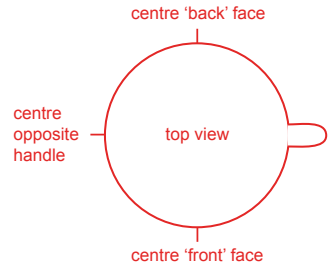

**PRADO**

<b>Design Name</b>		<b>Print Colours</b>	
<b>Product Colour</b>	White		
<b>Print Process</b>	Screen Print	<b>No. of Colours</b>	1
<b>Artwork Position</b>	Full Wrap	<b>Repeat Order</b>	

<b>Back Stamp</b>		<b>Print Position</b>	
<b>Inside Base Print</b>		<b>Print Colours</b>	
<b>Inner Rim</b>		<b>No. of Colours</b>	
<b>Handle Flash</b>		<b>Additional</b>	
<b>Gilding</b>		<b>Notes</b>	

TO SCALE / MAX SCREEN PRINT AREA 185mm x 35mm

Mug has been scaled down to 85%

Please note, that the mug illustration on the lower part, is a rough guideline outlining the position of the design on the mug, and may not be to scale. The colour of the actual product is as per the order details in the top left hand corner of the PDF, the colour of the print shown is a representation only, as colours can display differently on different software and monitors. We reserve the right to make appropriate extra charges for multiple or continual changes/modifications to artwork which result in us incurring further costs for films/screens etc. If you are to print this PDF please remember to print to 100% scale (and NOT 'print to fit') to ensure accurate artwork size.