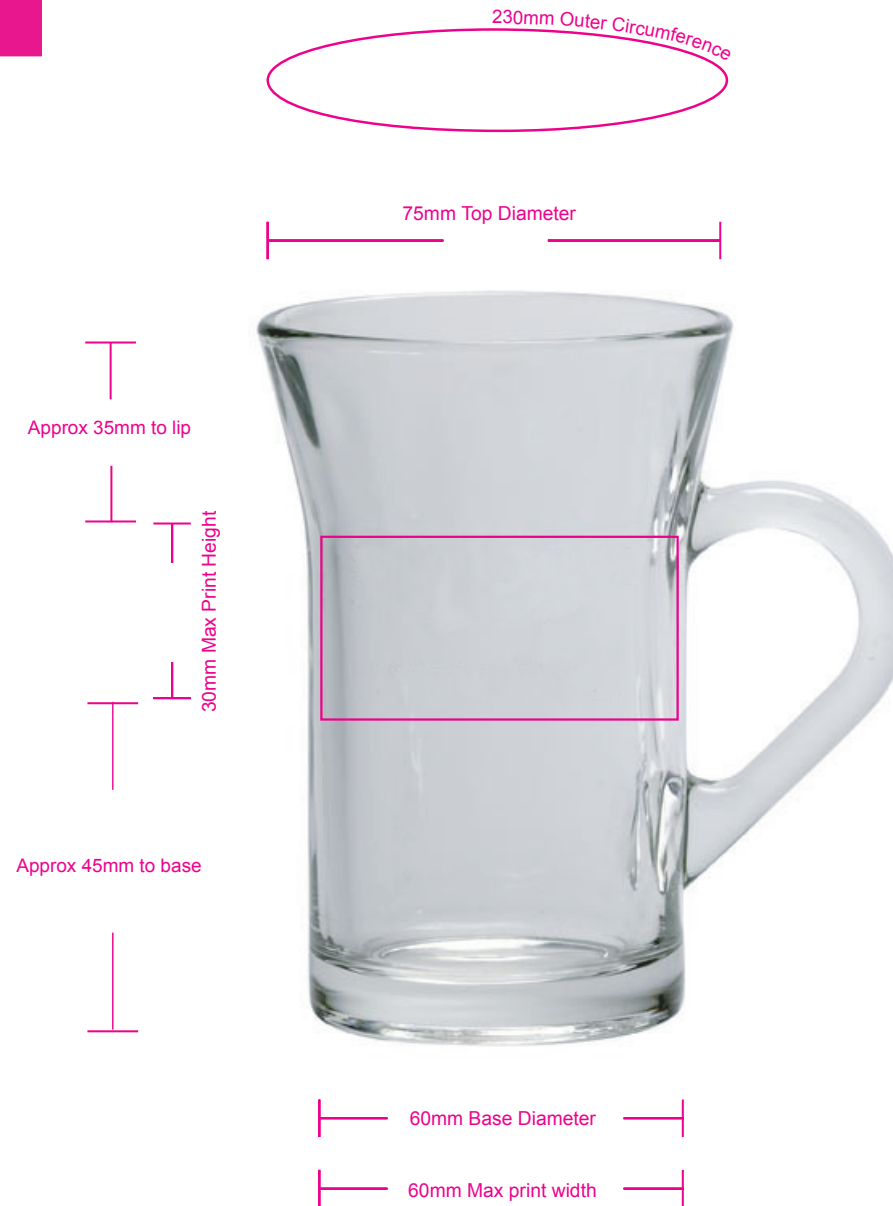

Latte Ceylon

Please Note:

All Suggested print areas may require adjustment depending on artwork supplied. Image not necessarily to scale.
Screen print lines should be 1pt (0.353 mm) minimum thickness to avoid drop out ('Reversed out' lines to be same to avoid fill in).
Text should be minimum 8pt to remain legible
All dimensions are subject to +/- manufacturing tolerances.