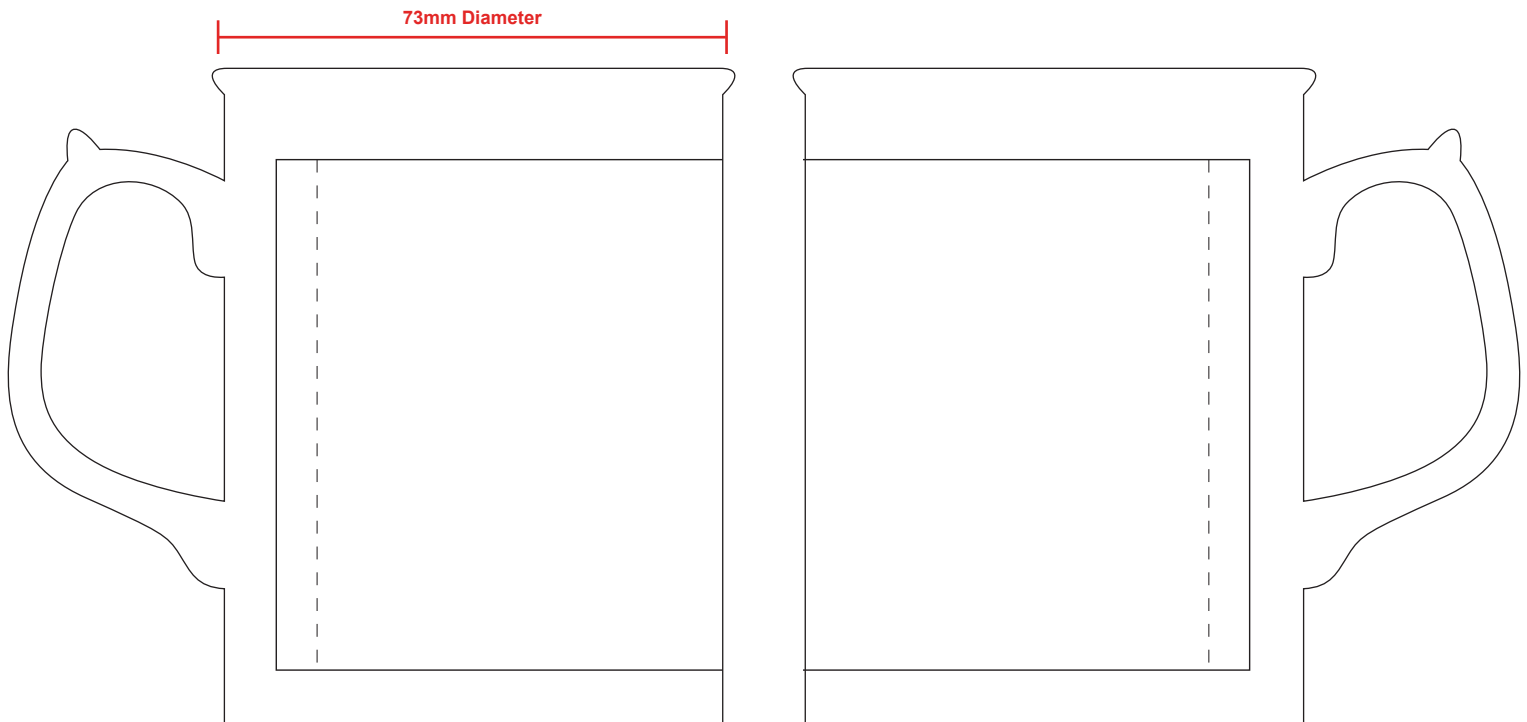

**TOPEZ**

<b>Design Name</b>		<b>Print Colours</b>	XXXXX
<b>Product Colour</b>			
<b>Print Process</b>	Litho	<b>No. of Colours</b>	XXXXX
<b>Artwork Position</b>	Front and back	<b>Repeat Order</b>	

<b>Back Stamp</b>	<b>Print Position</b>	
<b>Inside Base Print</b>	<b>Print Colours</b>	
<b>Inner Rim</b>	<b>No. of Colours</b>	
<b>Handle Flash</b>	<b>Additional</b>	
<b>Gilding</b>	<b>Notes</b>	

TO SCALE / MAX LITHO PRINT AREA 190mm x 75mm

Mug has been scaled down to 95%

Please note, that the mug illustration on the lower part, is a rough guideline outlining the position of the design on the mug, and may not be to scale. The colour of the actual product is as per the order details in the top left hand corner of the PDF, the colour of the print shown is a representation only, as colours can display differently on different software and monitors. We reserve the right to make appropriate extra charges for multiple or continual changes/modifications to artwork which result in us incurring further costs for films/screens etc. If you are to print this PDF please remember to print to 100% scale (and NOT 'print to fit') to ensure accurate artwork size.