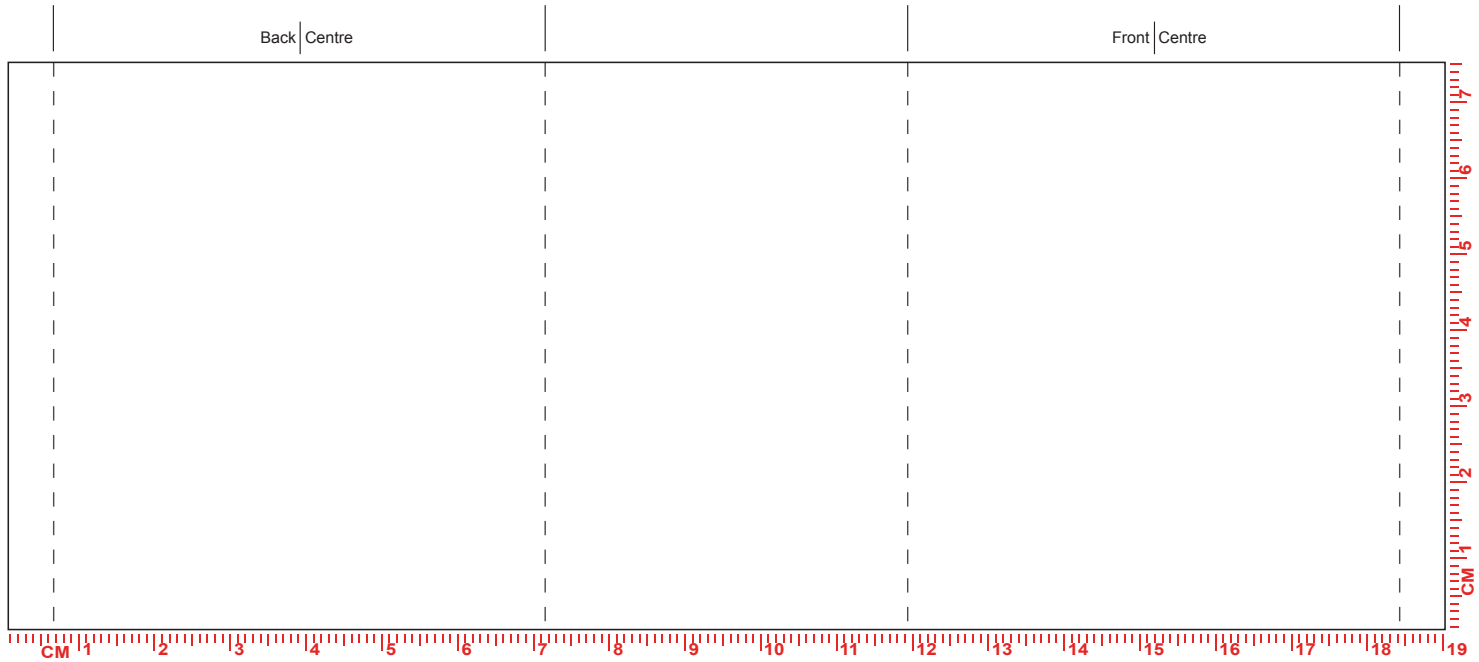

**TOPEZ**

<b>Design Name</b>		<b>Print Colours</b>	XXXXX
<b>Product Colour</b>			
<b>Print Process</b>	Litho	<b>No. of Colours</b>	XXXXX
<b>Artwork Position</b>	Front and back	<b>Repeat Order</b>	

<b>Back Stamp</b>	<b>Print Position</b>	
<b>Inside Base Print</b>	<b>Print Colours</b>	
<b>Inner Rim</b>	<b>No. of Colours</b>	
<b>Handle Flash</b>	<b>Additional</b>	
<b>Gilding</b>	<b>Notes</b>	

TO SCALE / MAX LITHO PRINT AREA 190mm x 75mm

Mug has been scaled down to 95%

Please note, that the mug illustration on the lower part, is a rough guideline outlining the position of the design on the mug, and may not be to scale. The colour of the actual product is as per the order details in the top left hand corner of the PDF, the colour of the print shown is a representation only, as colours can display differently on different software and monitors. We reserve the right to make appropriate extra charges for multiple or continual changes/modifications to artwork which result in us incurring further costs for films/screens etc. If you are to print this PDF please remember to print to 100% scale (and NOT 'print to fit') to ensure accurate artwork size.