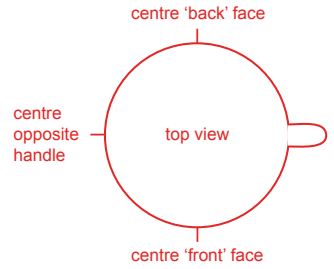

**TOPEZ**

<b>Design Name</b>		<b>Print Colours</b>	XXXXX
<b>Product Colour</b>			
<b>Print Process</b>	Litho	<b>No. of Colours</b>	XXXXX
<b>Artwork Position</b>	Front and back	<b>Repeat Order</b>	

<b>Back Stamp</b>	<b>Print Position</b>	
<b>Inside Base Print</b>	<b>Print Colours</b>	
<b>Inner Rim</b>	<b>No. of Colours</b>	
<b>Handle Flash</b>	<b>Additional</b>	
<b>Gilding</b>	<b>Notes</b>	

TO SCALE / MAX LITHO PRINT AREA 190mm x 75mm

Mug has been scaled down to 95%

Please note, that the mug illustration on the lower part, is a rough guideline outlining the position of the design on the mug, and may not be to scale. The colour of the actual product is as per the order details in the top left hand corner of the PDF, the colour of the print shown is a representation only, as colours can display differently on different software and monitors. We reserve the right to make appropriate extra charges for multiple or continual changes/modifications to artwork which result in us incurring further costs for films/screens etc. If you are to print this PDF please remember to print to 100% scale (and NOT 'print to fit') to ensure accurate artwork size.