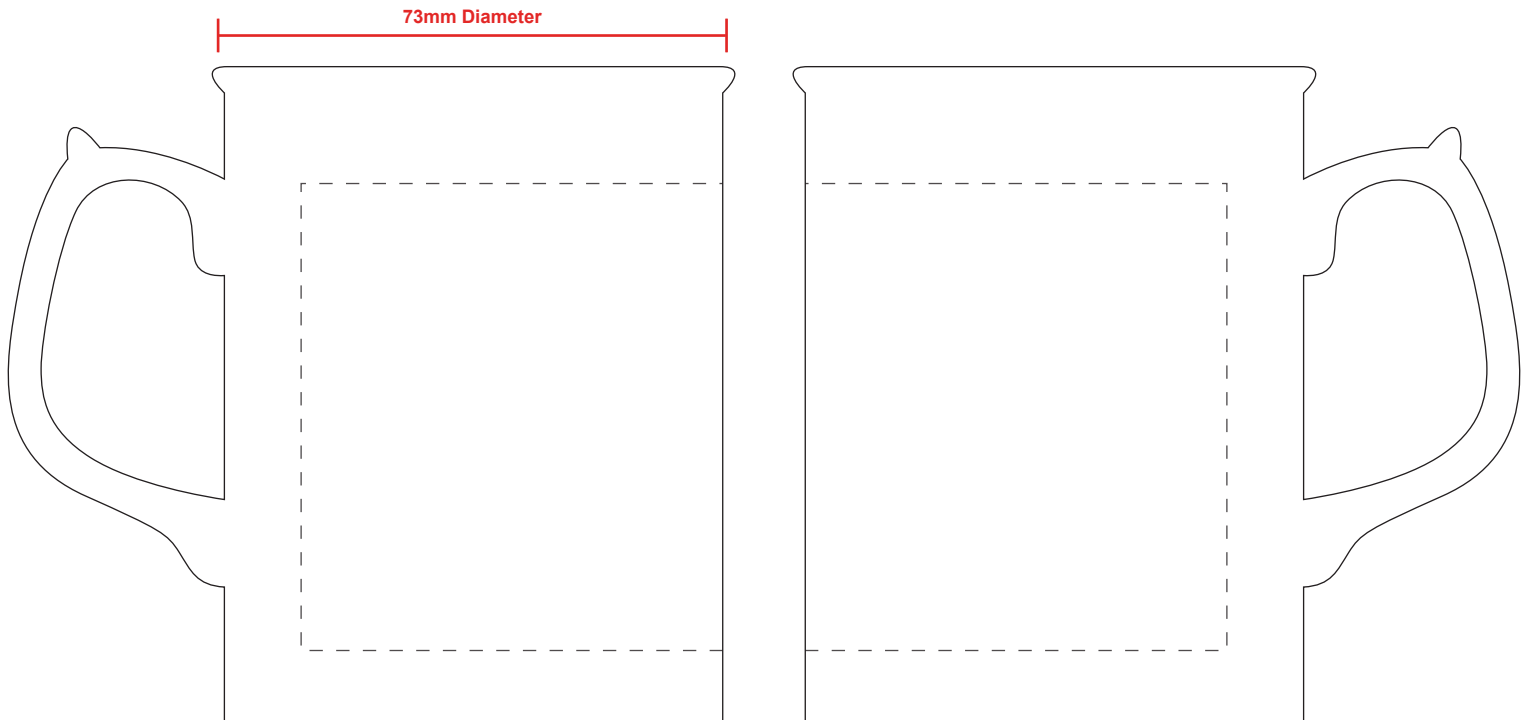

TOPEZ

Design Name		Print Colours	XXXXX
Product Colour			
Print Process	Screen Print	No. of Colours	XXXXX
Artwork Position	Front and back	Repeat Order	

Back Stamp		Print Position	
Inside Base Print		Print Colours	
Inner Rim		No. of Colours	
Handle Flash		Additional Notes	
Gilding			

TO SCALE / MAX SCREEN PRINT AREA 160mm x 65mm

Mug has been scaled down to 95%

Please note, that the mug illustration on the lower part, is a rough guideline outlining the position of the design on the mug, and may not be to scale. The colour of the actual product is as per the order details in the top left hand corner of the PDF, the colour of the print shown is a representation only, as colours can display differently on different software and monitors. We reserve the right to make appropriate extra charges for multiple or continual changes/modifications to artwork which result in us incurring further costs for films/screens etc. If you are to print this PDF please remember to print to 100% scale (and NOT 'print to fit') to ensure accurate artwork size.