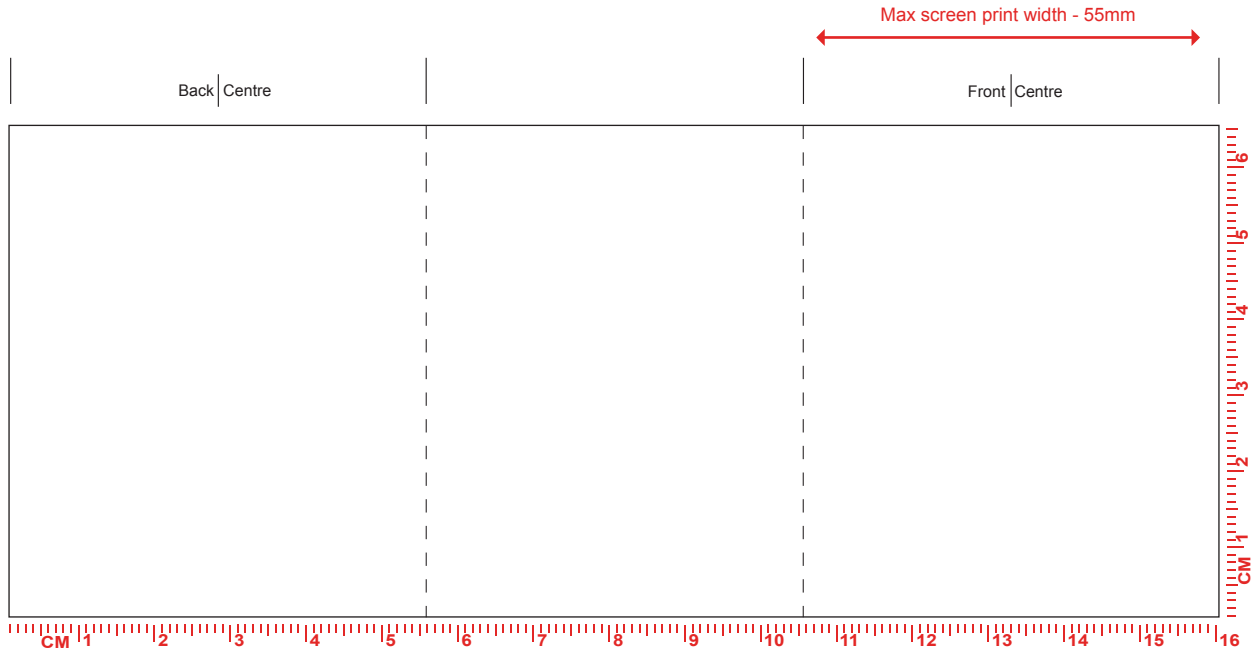

TOPEZ

Design Name		Print Colours	XXXXX
Product Colour			
Print Process	Screen Print	No. of Colours	XXXXX
Artwork Position	Front and back	Repeat Order	

Back Stamp		Print Position	
Inside Base Print		Print Colours	
Inner Rim		No. of Colours	
Handle Flash		Additional Notes	
Gilding			

TO SCALE / MAX SCREEN PRINT AREA 160mm x 65mm

Mug has been scaled down to 95%

Please note, that the mug illustration on the lower part, is a rough guideline outlining the position of the design on the mug, and may not be to scale. The colour of the actual product is as per the order details in the top left hand corner of the PDF, the colour of the print shown is a representation only, as colours can display differently on different software and monitors. We reserve the right to make appropriate extra charges for multiple or continual changes/modifications to artwork which result in us incurring further costs for films/screens etc. If you are to print this PDF please remember to print to 100% scale (and NOT 'print to fit') to ensure accurate artwork size.