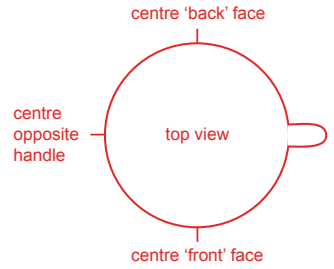

TOPEZ

Design Name		Print Colours	XXXXX
Product Colour			
Print Process	Screen Print	No. of Colours	XXXXX
Artwork Position	Front and back	Repeat Order	

Back Stamp		Print Position	
Inside Base Print		Print Colours	
Inner Rim		No. of Colours	
Handle Flash		Additional Notes	
Gilding			

TO SCALE / MAX SCREEN PRINT AREA 160mm x 65mm

Mug has been scaled down to 95%

Please note, that the mug illustration on the lower part, is a rough guideline outlining the position of the design on the mug, and may not be to scale. The colour of the actual product is as per the order details in the top left hand corner of the PDF, the colour of the print shown is a representation only, as colours can display differently on different software and monitors. We reserve the right to make appropriate extra charges for multiple or continual changes/modifications to artwork which result in us incurring further costs for films/screens etc. If you are to print this PDF please remember to print to 100% scale (and NOT 'print to fit') to ensure accurate artwork size.