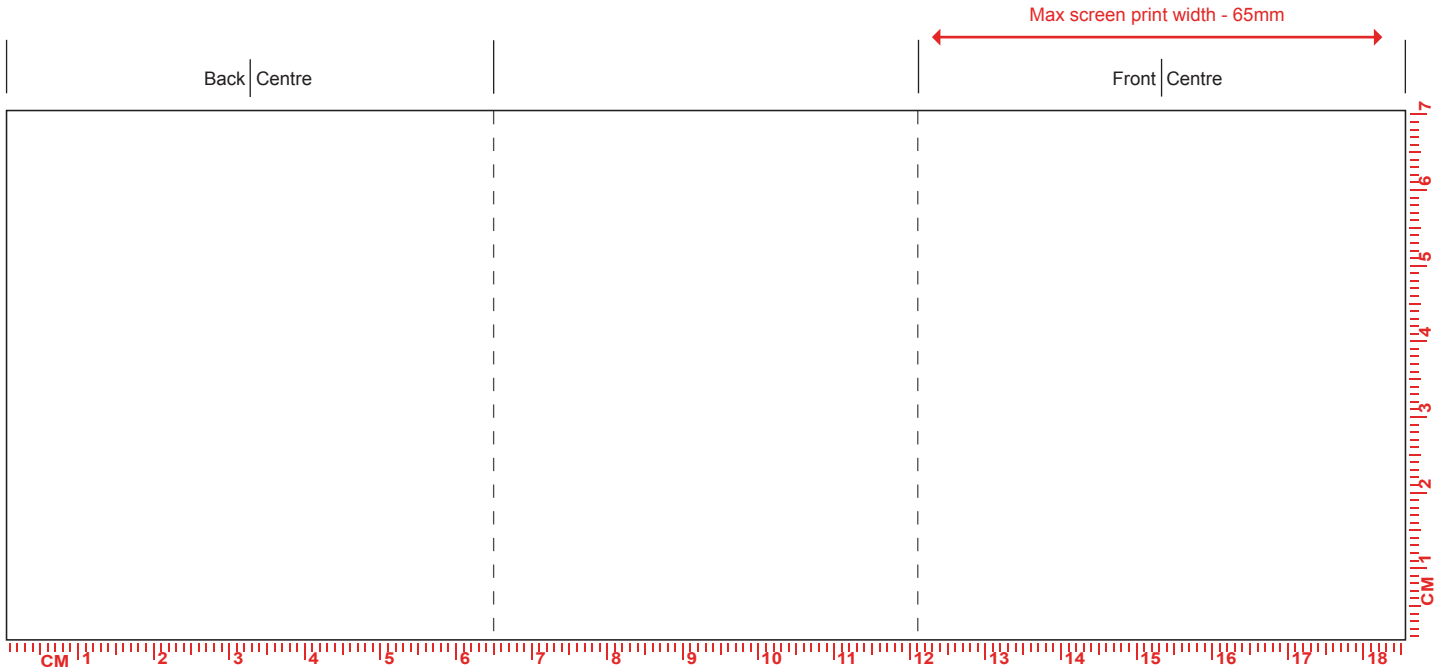

CAN

Design Name	XXXXX	Print Colours	XXXXXXXXXX
Product Colour	XXXXX		XXXXXXXXXX
Print Process	Screen print	No. of Colours	XXXXXXXXXX
Artwork Position	Front and back	Repeat Order	

Back Stamp		Print Position	XXXXXXXXXX
Inside Base Print		Print Colours	XXXXXXXXXX
Inner Rim		No. of Colours	XXXXXXXXXX
Handle Flash		Additional	
Gilding		Notes	

TO SCALE / MAX SCREEN PRINT AREA 185mm x 70mm

Mug has been scaled down to 85%

Please note, that the mug illustration on the lower part, is a rough guideline outlining the position of the design on the mug, and may not be to scale. The colour of the actual product is as per the order details in the top left hand corner of the PDF, the colour of the print shown is a representation only, as colours can display differently on different software and monitors. We reserve the right to make appropriate extra charges for multiple or continual changes/modifications to artwork which result in us incurring further costs for films/screens etc. If you are to print this PDF please remember to print to 100% scale (and NOT 'print to fit') to ensure accurate artwork size.