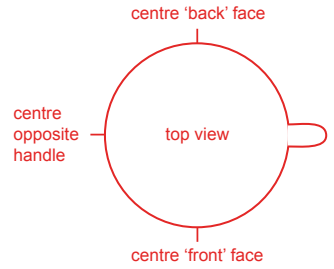

CAN

Design Name	XXXXX	Print Colours	XXXXXXXXXX
Product Colour	XXXXX		XXXXXXXXXX
Print Process	Screen print	No. of Colours	XXXXXXXXXX
Artwork Position	Front and back	Repeat Order	

Back Stamp		Print Position	XXXXXXXXXX
Inside Base Print		Print Colours	XXXXXXXXXX
Inner Rim		No. of Colours	XXXXXXXXXX
Handle Flash		Additional	
Gilding		Notes	

TO SCALE / MAX SCREEN PRINT AREA 185mm x 70mm

Mug has been scaled down to 85%

Please note, that the mug illustration on the lower part, is a rough guideline outlining the position of the design on the mug, and may not be to scale. The colour of the actual product is as per the order details in the top left hand corner of the PDF, the colour of the print shown is a representation only, as colours can display differently on different software and monitors. We reserve the right to make appropriate extra charges for multiple or continual changes/modifications to artwork which result in us incurring further costs for films/screens etc. If you are to print this PDF please remember to print to 100% scale (and NOT 'print to fit') to ensure accurate artwork size.