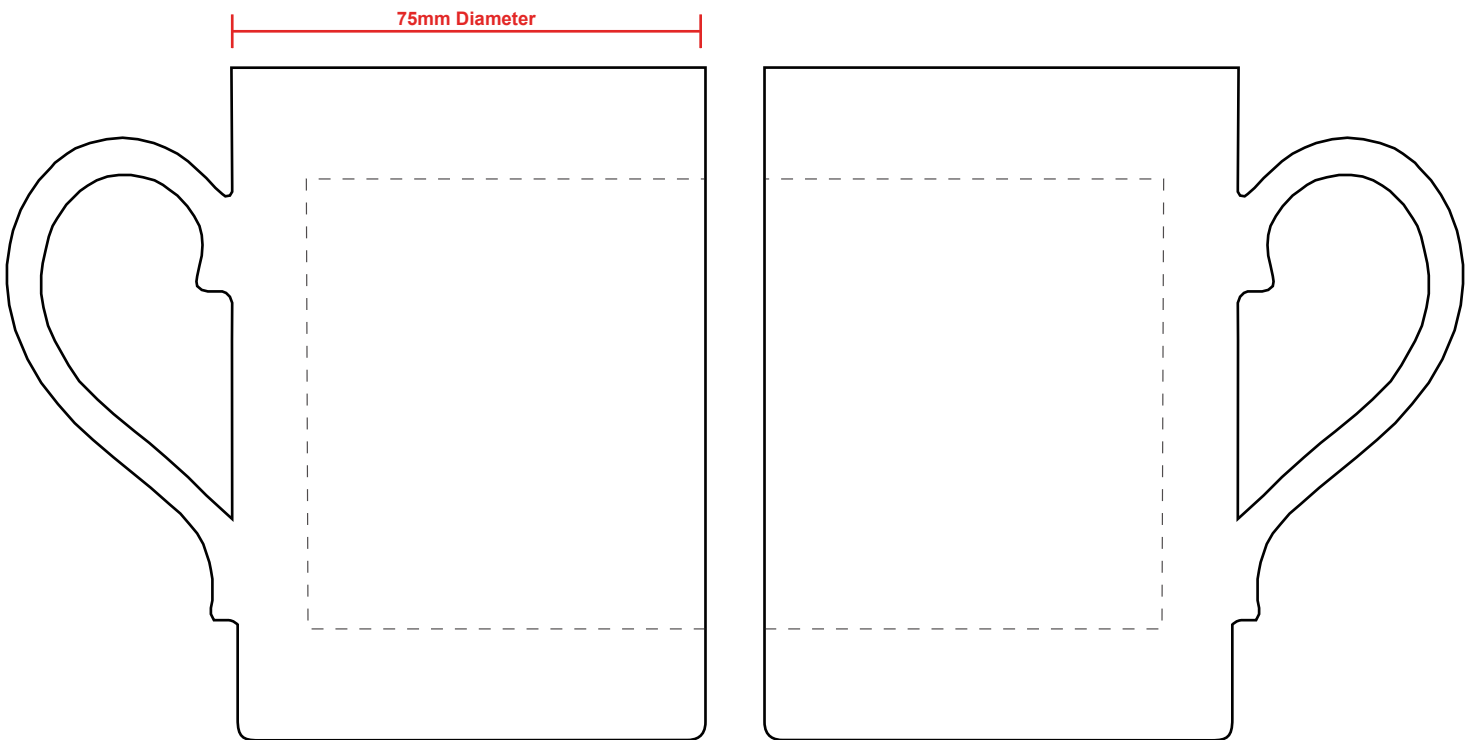

CAN

Design Name	XXXXX	Print Colours	XXXXXXXXXX
Product Colour	XXXXX		XXXXXXXXXX
Print Process	Screen print	No. of Colours	XXXXXXXXXX
Artwork Position	Front and back	Repeat Order	

Back Stamp		Print Position	XXXXXXXXXX
Inside Base Print		Print Colours	XXXXXXXXXX
Inner Rim		No. of Colours	XXXXXXXXXX
Handle Flash		Additional	
Gilding		Notes	

TO SCALE / MAX SCREEN PRINT AREA 185mm x 70mm

Mug has been scaled down to 85%

Please note, that the mug illustration on the lower part, is a rough guideline outlining the position of the design on the mug, and may not be to scale. The colour of the actual product is as per the order details in the top left hand corner of the PDF, the colour of the print shown is a representation only, as colours can display differently on different software and monitors. We reserve the right to make appropriate extra charges for multiple or continual changes/modifications to artwork which result in us incurring further costs for films/screens etc. If you are to print this PDF please remember to print to 100% scale (and NOT 'print to fit') to ensure accurate artwork size.