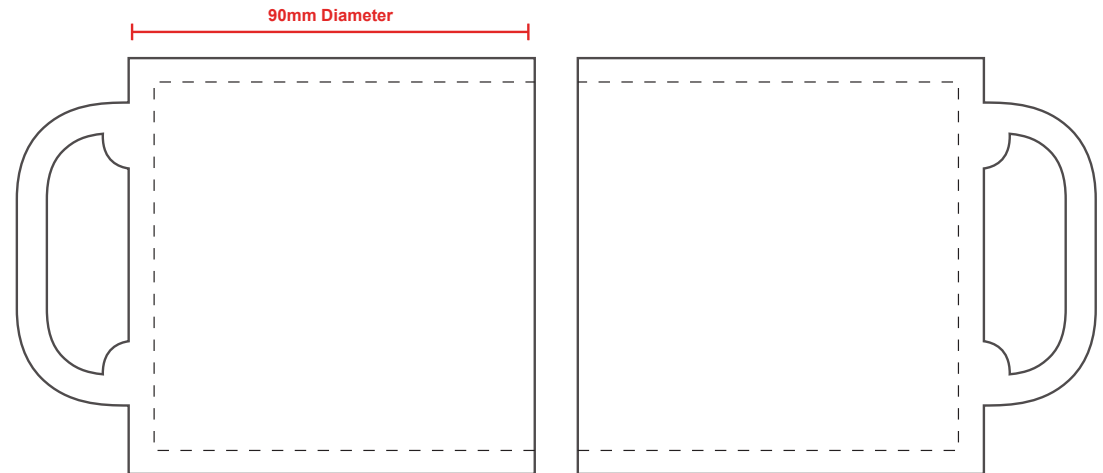

TO SCALE / MAX LITHO PRINT AREA 250mm x 75mm

Mug has been scaled down to 55%

COLUMBIA			
Design Name	XXXXXX	Print Colours	XXXXXXXXXXXXXX
Product Colour	XXXX		
Print Process	Litho	No. of Colours	X
Artwork Position	XXX	Repeat Order	XXXXXXXXXX

Back Stamp		Print Position	
Inside Base Print		Print Colours	
Inner Rim		No. of Colours	
Handle Flash		Additional	
Gilding		Notes	

Please note, that the mug illustration on the lower part, is a rough guideline outlining the position of the design on the mug, and may not be to scale. The colour of the actual product is as per the order details in the top left hand corner of the PDF, the colour of the print shown is a representation only, as colours can display differently on different software and monitors. We reserve the right to make appropriate extra charges for multiple or continual changes/modifications to artwork which result in us incurring further costs for films/screens etc. If you are to print this PDF please remember to print to 100% scale (and NOT 'print to fit') to ensure accurate artwork size.