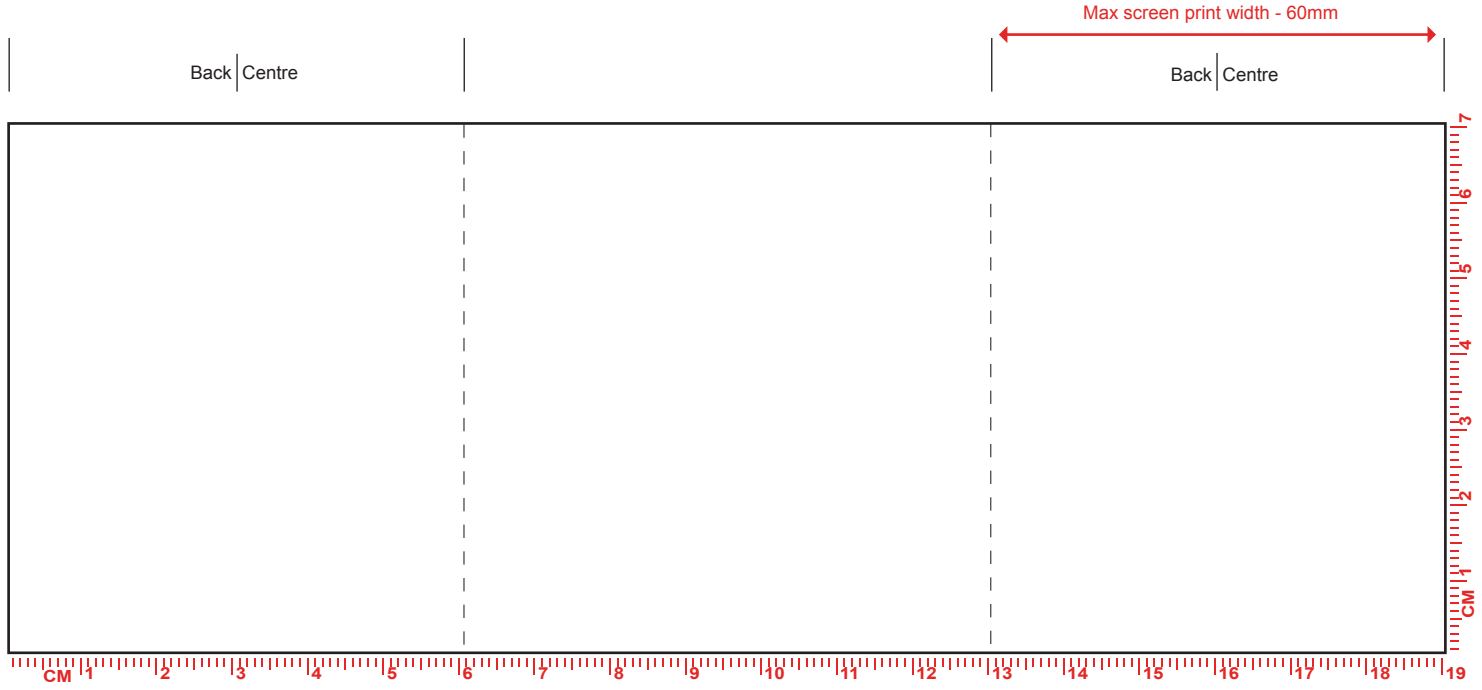

COLUMBIA

Design Name	XXXXXX	Print Colours	XXXXXX
Product Colour	XXXXXX		
Print Process	Screen Print	No. of Colours	XXX
Artwork Position	Front and back	Repeat Order	XXXXXX

Back Stamp	Print Position	
Inside Base Print	Print Colours	
Inner Rim	No. of Colours	
Handle Flash	Additional	
Gilding	Notes	

To scale / max screen print area 190mm x 70mm

Not to scale / image is for example only and the artwork has been scaled down to 80%

Please note, that the mug illustration on the lower part, is a rough guideline outlining the position of the design on the mug, and may not be to scale. The colour of the actual product is as per the order details in the top left hand corner of the PDF, the colour of the print shown is a representation only, as colours can display differently on different software and monitors. We reserve the right to make appropriate extra charges for multiple or continual changes/modifications to artwork which result in us incurring further costs for films/screens etc. If you are to print this PDF please remember to print to 100% scale (and NOT 'print to fit') to ensure accurate artwork size.