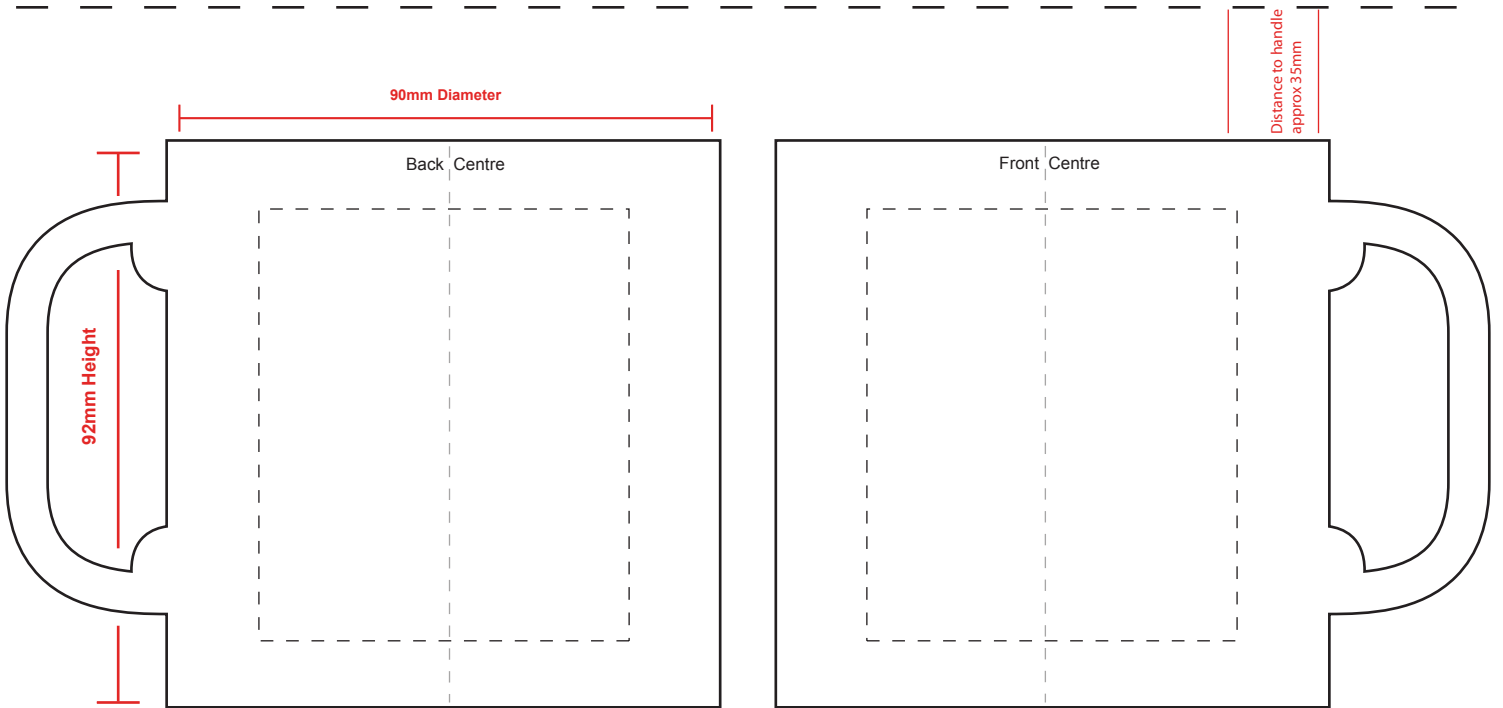

COLUMBIA

Design Name	XXXXXX	Print Colours	XXXXXX
Product Colour	XXXXXX		
Print Process	Screen Print	No. of Colours	XXX
Artwork Position	Front and back	Repeat Order	XXXXXX

Back Stamp	Print Position	
Inside Base Print	Print Colours	
Inner Rim	No. of Colours	
Handle Flash	Additional	
Gilding	Notes	

To scale / max screen print area 190mm x 70mm

Not to scale / image is for example only and the artwork has been scaled down to 80%

Please note, that the mug illustration on the lower part, is a rough guideline outlining the position of the design on the mug, and may not be to scale. The colour of the actual product is as per the order details in the top left hand corner of the PDF, the colour of the print shown is a representation only, as colours can display differently on different software and monitors. We reserve the right to make appropriate extra charges for multiple or continual changes/modifications to artwork which result in us incurring further costs for films/screens etc. If you are to print this PDF please remember to print to 100% scale (and NOT 'print to fit') to ensure accurate artwork size.