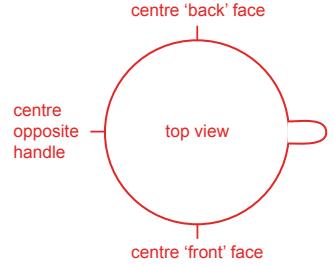

COLUMBIA

Design Name	XXXXXX	Print Colours	XXXXXX
Product Colour	XXXXXX		
Print Process	Screen Print	No. of Colours	XXX
Artwork Position	Front and back	Repeat Order	XXXXXX

Back Stamp	Print Position	
Inside Base Print	Print Colours	
Inner Rim	No. of Colours	
Handle Flash	Additional	
Gilding	Notes	

To scale / max screen print area 190mm x 70mm

Not to scale / image is for example only and the artwork has been scaled down to 80%

Please note, that the mug illustration on the lower part, is a rough guideline outlining the position of the design on the mug, and may not be to scale. The colour of the actual product is as per the order details in the top left hand corner of the PDF, the colour of the print shown is a representation only, as colours can display differently on different software and monitors. We reserve the right to make appropriate extra charges for multiple or continual changes/modifications to artwork which result in us incurring further costs for films/screens etc. If you are to print this PDF please remember to print to 100% scale (and NOT 'print to fit') to ensure accurate artwork size.