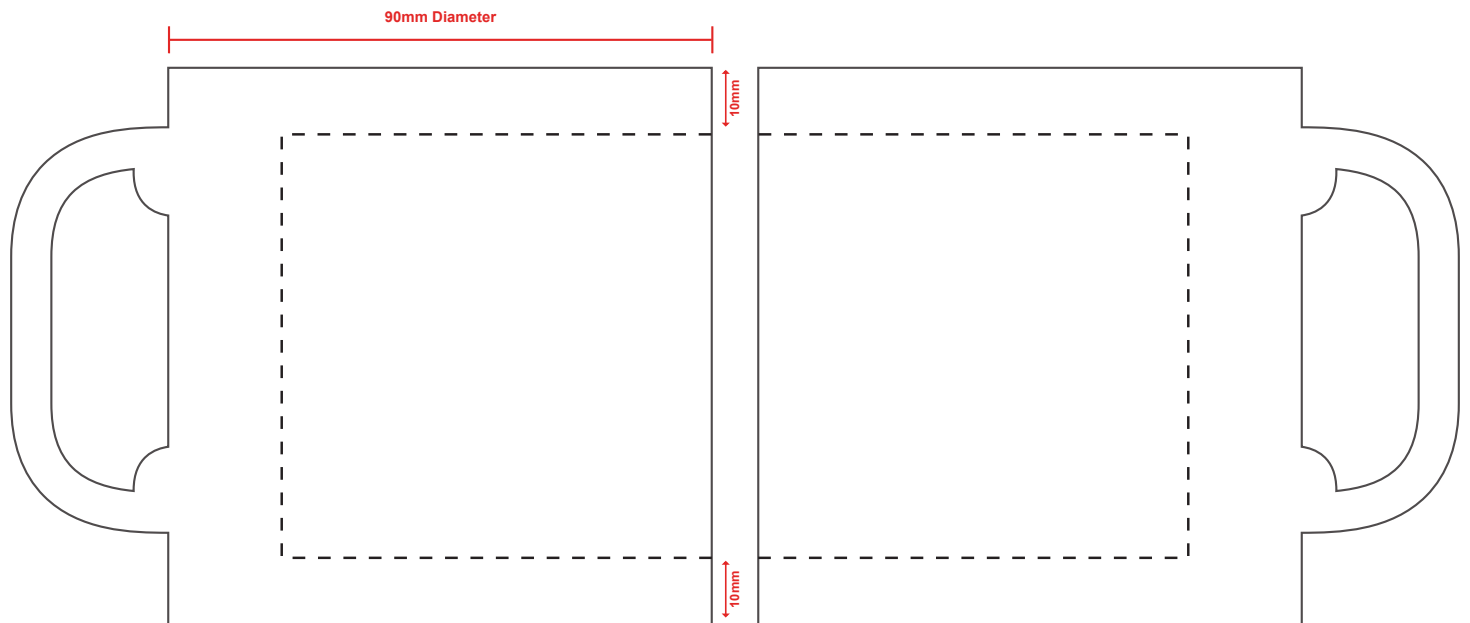

COLUMBIA

Design Name	XXXXX	Print Colours	XXXXX
Product Colour	XXXXX		
Print Process	Screen Print	No. of Colours	XXXXX
Artwork Position	XXXXXX	Repeat Order	XXXXX

Back Stamp	Print Position	
Inside Base Print	Print Colours	
Inner Rim	No. of Colours	
Handle Flash	Additional	
Gilding	Notes	

Max screen print width - 60mm

TO SCALE / MAX SCREEN PRINT AREA 190mm x 70mm

Mug has been scaled down to 80%

Please note, that the mug illustration on the lower part, is a rough guideline outlining the position of the design on the mug, and may not be to scale. The colour of the actual product is as per the order details in the top left hand corner of the PDF, the colour of the print shown is a representation only, as colours can display differently on different software and monitors. We reserve the right to make appropriate extra charges for multiple or continual changes/modifications to artwork which result in us incurring further costs for films/screens etc. If you are to print this PDF please remember to print to 100% scale (and NOT 'print to fit') to ensure accurate artwork size.