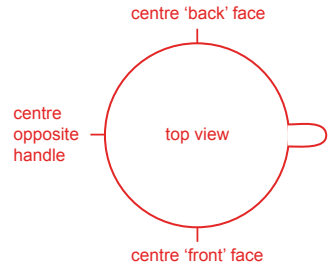

COLUMBIA

Design Name	XXXXX	Print Colours	XXXXX
Product Colour	XXXXX		
Print Process	Screen Print	No. of Colours	XXXXX
Artwork Position	XXXXXX	Repeat Order	XXXXX

Back Stamp	Print Position	
Inside Base Print	Print Colours	
Inner Rim	No. of Colours	
Handle Flash	Additional	
Gilding	Notes	

Max screen print width - 60mm

TO SCALE / MAX SCREEN PRINT AREA 190mm x 70mm

Mug has been scaled down to 80%

Please note, that the mug illustration on the lower part, is a rough guideline outlining the position of the design on the mug, and may not be to scale. The colour of the actual product is as per the order details in the top left hand corner of the PDF, the colour of the print shown is a representation only, as colours can display differently on different software and monitors. We reserve the right to make appropriate extra charges for multiple or continual changes/modifications to artwork which result in us incurring further costs for films/screens etc. If you are to print this PDF please remember to print to 100% scale (and NOT 'print to fit') to ensure accurate artwork size.