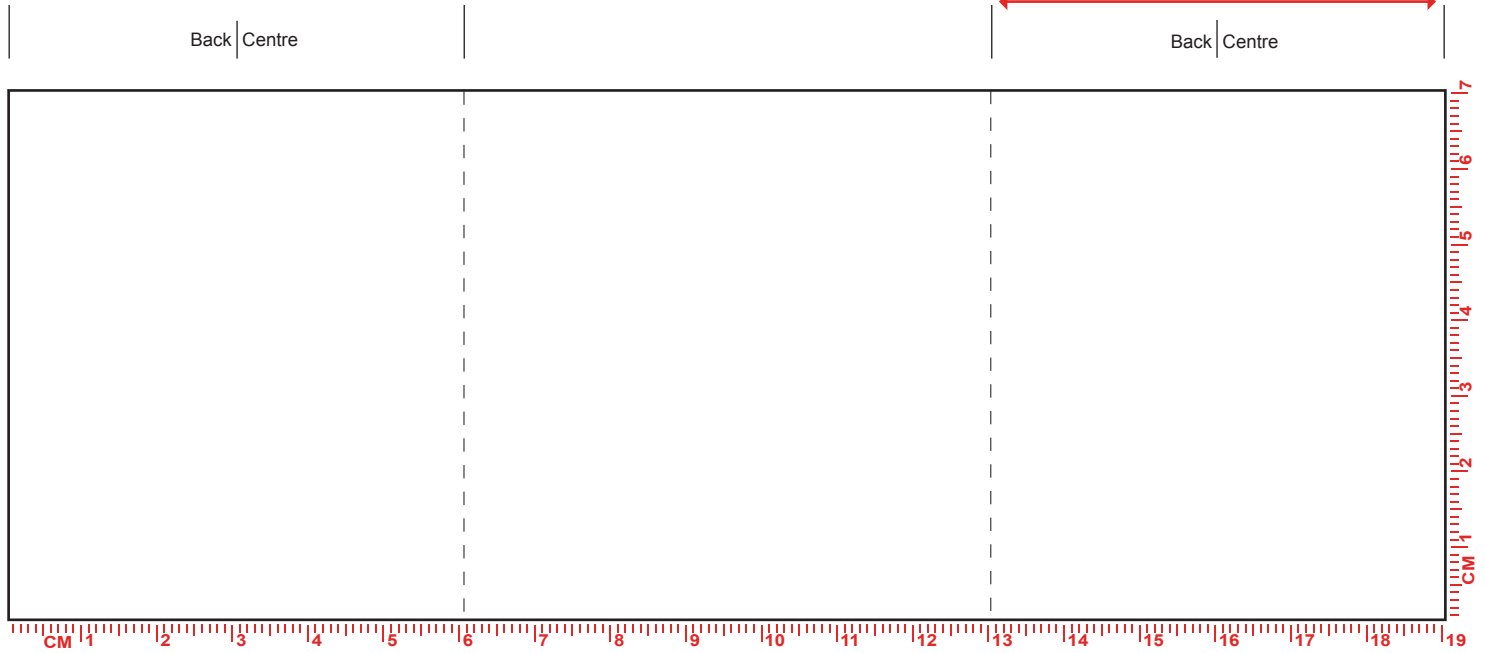

COLUMBIA

Design Name	XXXXX	Print Colours	XXXXX
Product Colour	XXXXX		
Print Process	Screen Print	No. of Colours	XXXXX
Artwork Position	XXXXXX	Repeat Order	XXXXX

Back Stamp	Print Position	
Inside Base Print	Print Colours	
Inner Rim	No. of Colours	
Handle Flash	Additional	
Gilding	Notes	

Max screen print width - 60mm

TO SCALE / MAX SCREEN PRINT AREA 190mm x 70mm

Mug has been scaled down to 80%

Please note, that the mug illustration on the lower part, is a rough guideline outlining the position of the design on the mug, and may not be to scale. The colour of the actual product is as per the order details in the top left hand corner of the PDF, the colour of the print shown is a representation only, as colours can display differently on different software and monitors. We reserve the right to make appropriate extra charges for multiple or continual changes/modifications to artwork which result in us incurring further costs for films/screens etc. If you are to print this PDF please remember to print to 100% scale (and NOT 'print to fit') to ensure accurate artwork size.