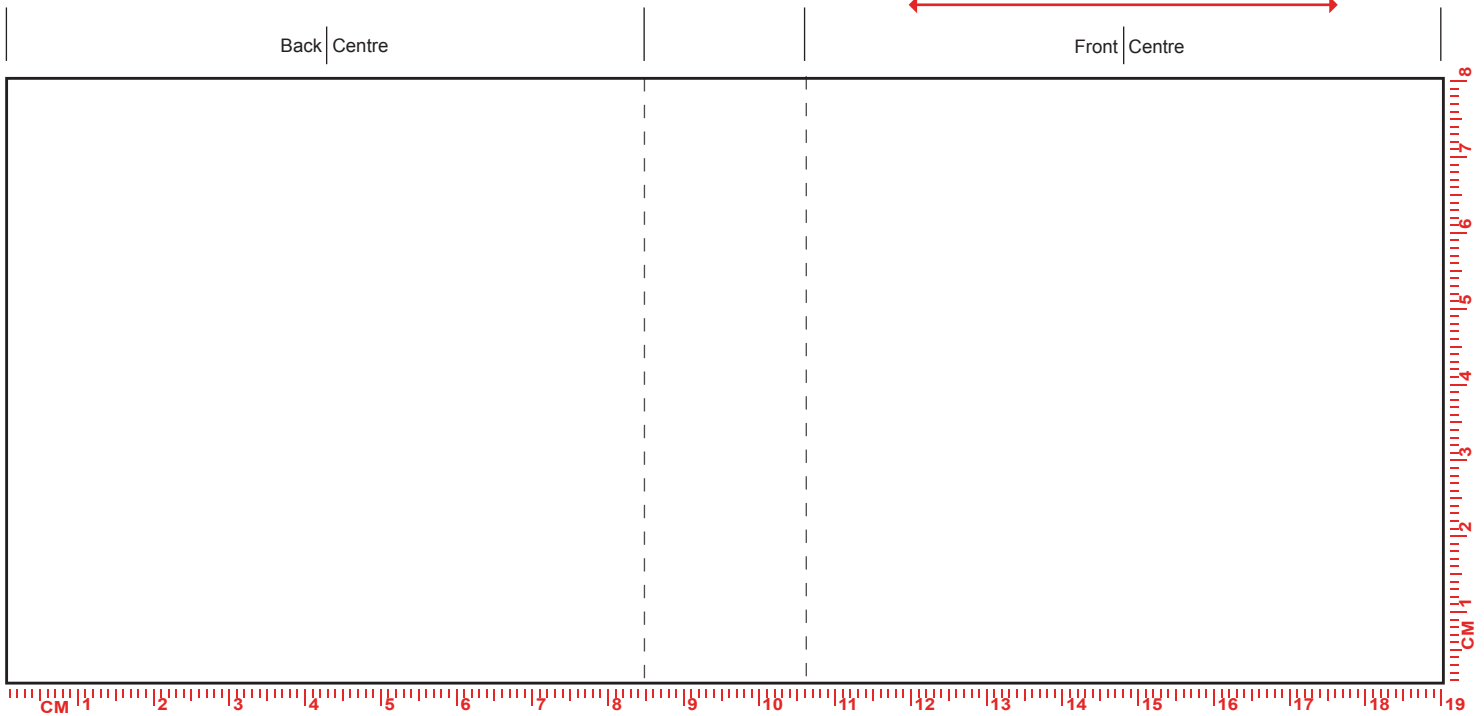

LINCOLN			
Design Name		Print Colours	XXXXX
Product Colour			
Print Process	Litho	No. of Colours	XXXXX
Artwork Position	Front and back	Repeat Order	

Back Stamp		Print Position	
Inside Base Print		Print Colours	
Inner Rim		No. of Colours	
Handle Flash Gilding		Additional Notes	

Max screen print width - 84mm

To scale / max litho print area 190mm x 80mm

Mug has been scaled down to 90%

Please note, that the mug illustration on the lower part, is a rough guideline outlining the position of the design on the mug, and may not be to scale. The colour of the actual product is as per the order details in the top left hand corner of the PDF, the colour of the print shown is a representation only, as colours can display differently on different software and monitors. We reserve the right to make appropriate extra charges for multiple or continual changes/modifications to artwork which result in us incurring further costs for films/screens etc. If you are to print this PDF please remember to print to 100% scale (and NOT 'print to fit') to ensure accurate artwork size.