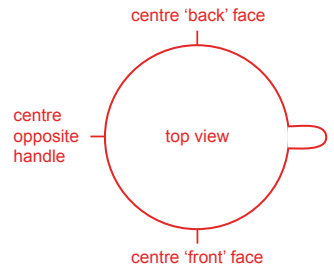

LINCOLN			
Design Name		Print Colours	XXXXX
Product Colour			
Print Process	Litho	No. of Colours	XXXXX
Artwork Position	Front and back	Repeat Order	

Back Stamp		Print Position	
Inside Base Print		Print Colours	
Inner Rim		No. of Colours	
Handle Flash Gilding		Additional Notes	

Max screen print width - 84mm

To scale / max litho print area 190mm x 80mm

Mug has been scaled down to 90%

Please note, that the mug illustration on the lower part, is a rough guideline outlining the position of the design on the mug, and may not be to scale. The colour of the actual product is as per the order details in the top left hand corner of the PDF, the colour of the print shown is a representation only, as colours can display differently on different software and monitors. We reserve the right to make appropriate extra charges for multiple or continual changes/modifications to artwork which result in us incurring further costs for films/screens etc. If you are to print this PDF please remember to print to 100% scale (and NOT 'print to fit') to ensure accurate artwork size.