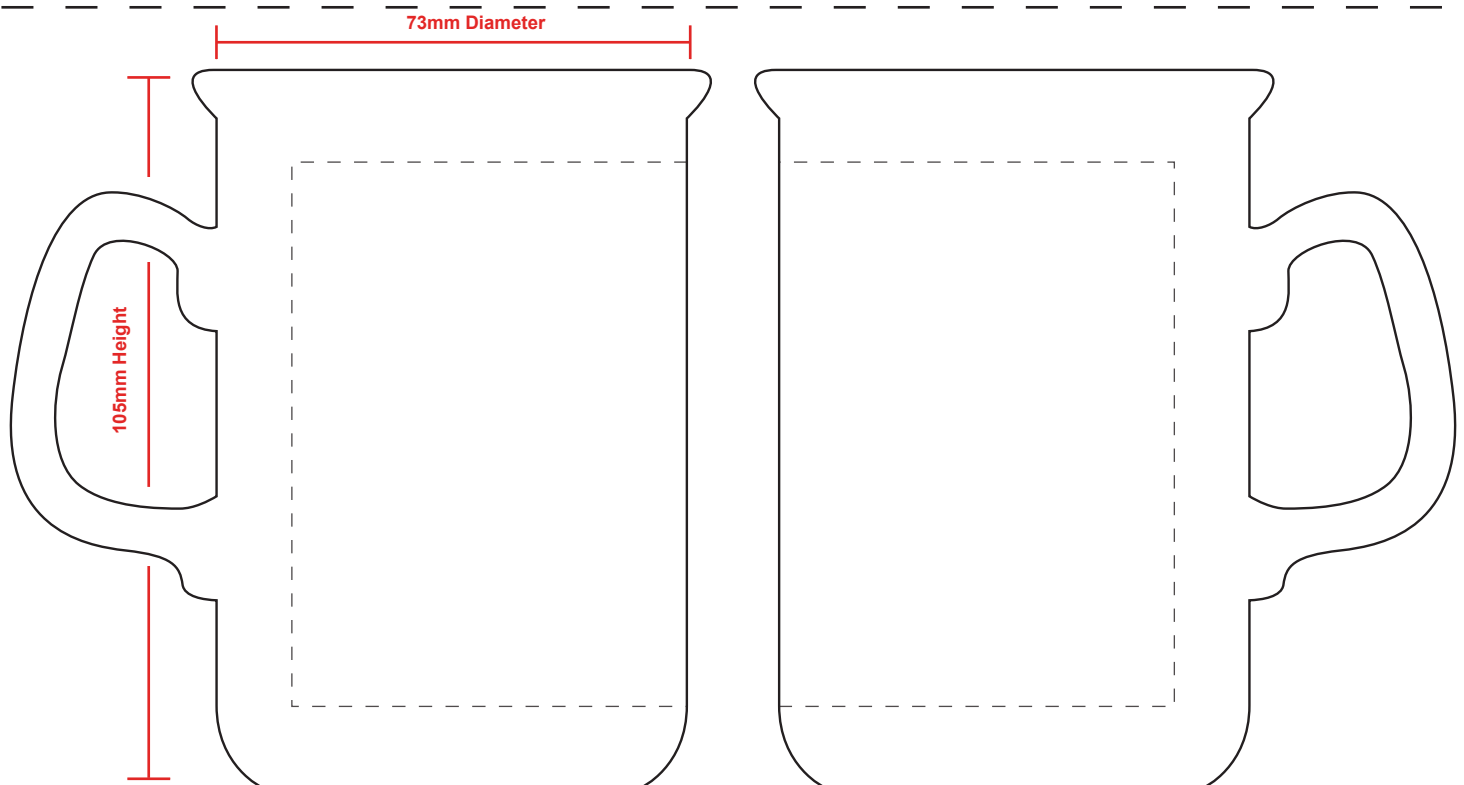

LINCOLN			
Design Name		Print Colours	XXXXX
Product Colour			
Print Process	Litho	No. of Colours	XXXXX
Artwork Position	Front and back	Repeat Order	

Back Stamp		Print Position	
Inside Base Print		Print Colours	
Inner Rim		No. of Colours	
Handle Flash Gilding		Additional Notes	

Max screen print width - 84mm

To scale / max litho print area 190mm x 80mm

Mug has been scaled down to 90%

Please note, that the mug illustration on the lower part, is a rough guideline outlining the position of the design on the mug, and may not be to scale. The colour of the actual product is as per the order details in the top left hand corner of the PDF, the colour of the print shown is a representation only, as colours can display differently on different software and monitors. We reserve the right to make appropriate extra charges for multiple or continual changes/modifications to artwork which result in us incurring further costs for films/screens etc. If you are to print this PDF please remember to print to 100% scale (and NOT 'print to fit') to ensure accurate artwork size.